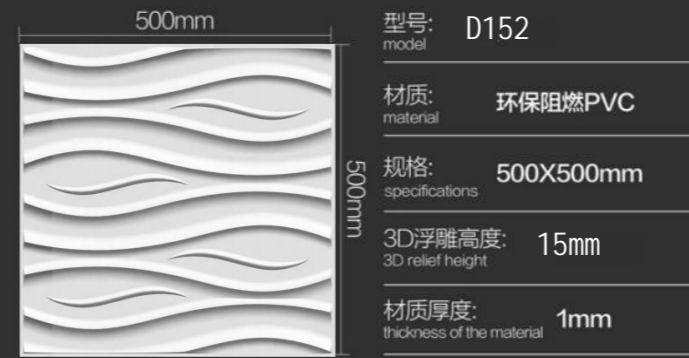

产品效果 PRODUCT EFFECT