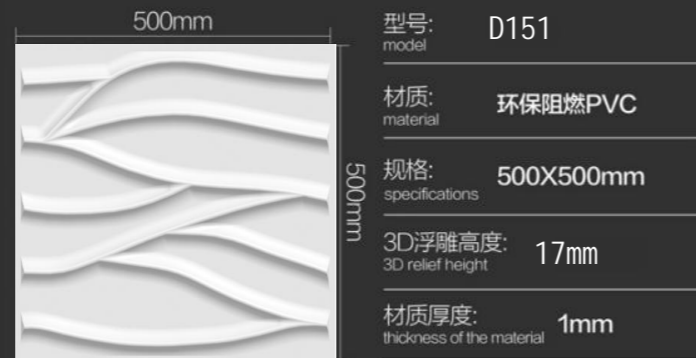

产品效果 PRODUCT EFFECT