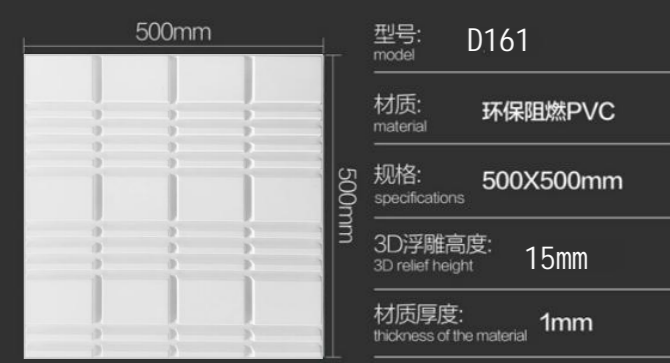

产品效果 PRODUCT EFFECT