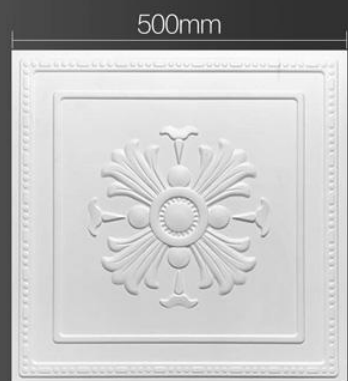

产品效果 PRODUCT EFFECT