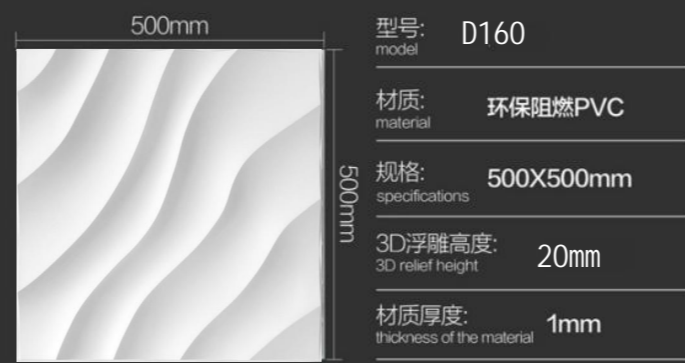

产品效果 PRODUCT EFFECT