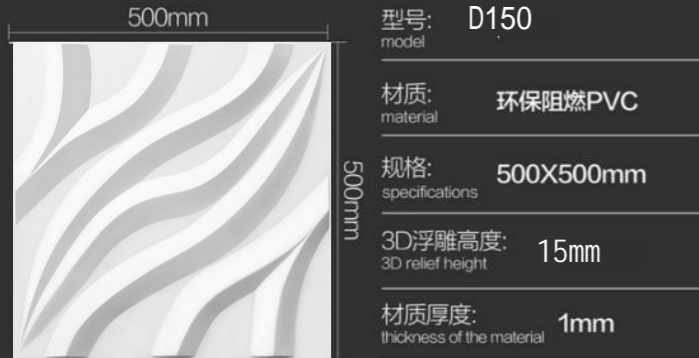

产品效果 PRODUCT EFFECT