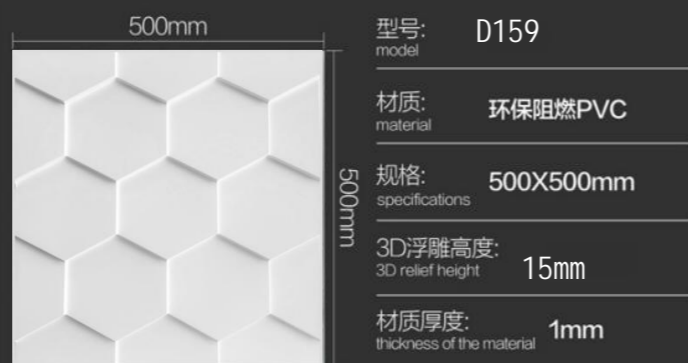

产品效果 PRODUCT EFFECT