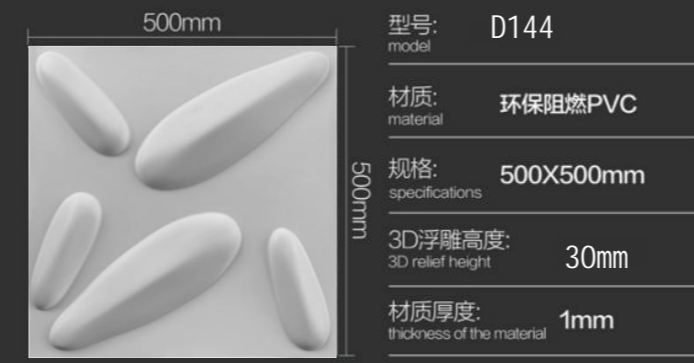

产品效果 PRODUCT EFFECT