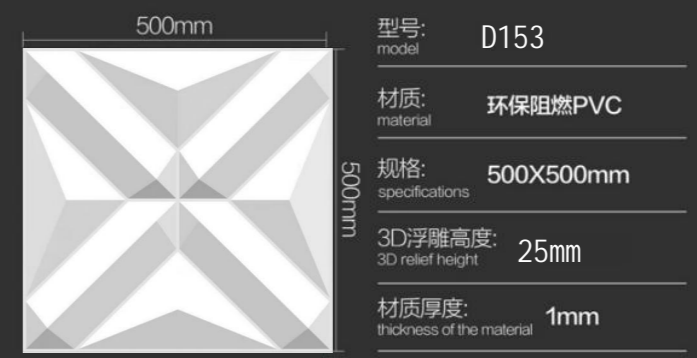

产品效果 PRODUCT EFFECT