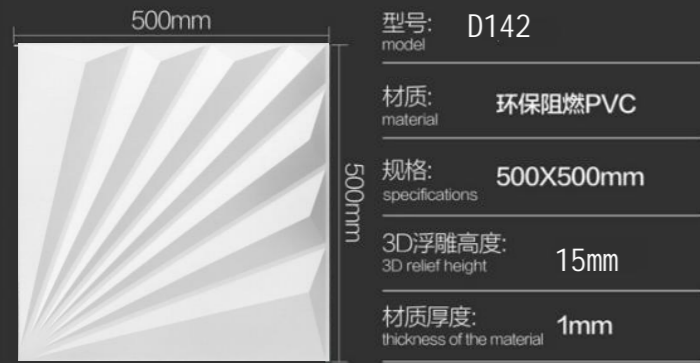

产品效果 PRODUCT EFFECT