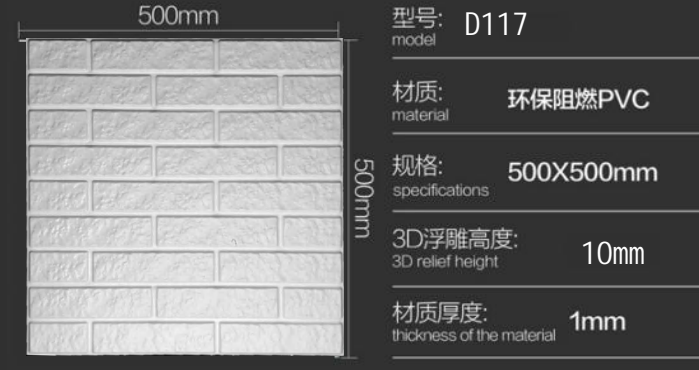

产品效果 PRODUCT EFFECT