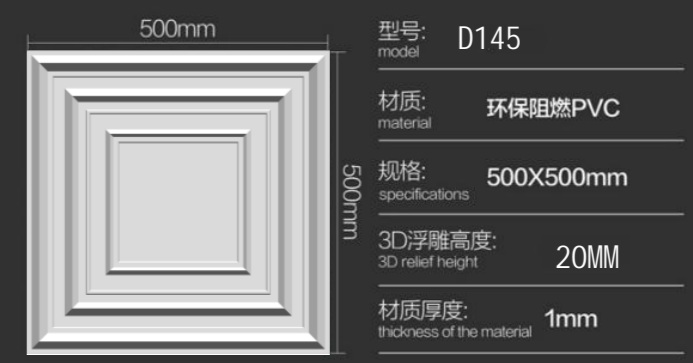

产品效果 PRODUCT EFFECT