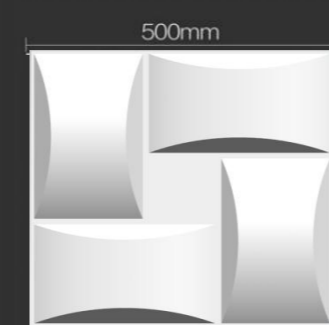

产品效果 PRODUCT EFFECT

型号: D163
model

材质: 环保阻燃PVC
material

规格: 500X500mm
specifications

3D浮雕高度: 40mm
3D relief height

材质厚度: 1mm
thickness of the material