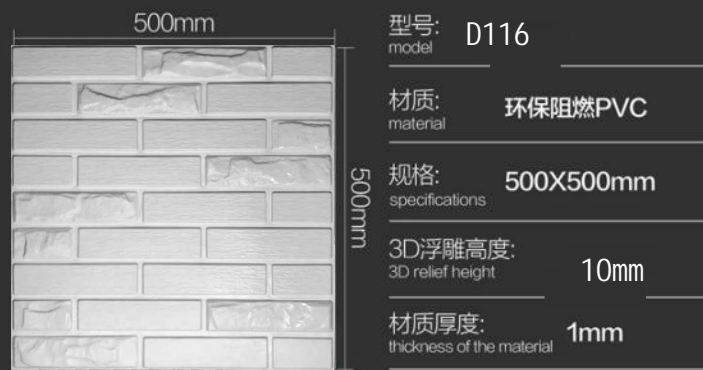

产品效果 PRODUCT EFFECT