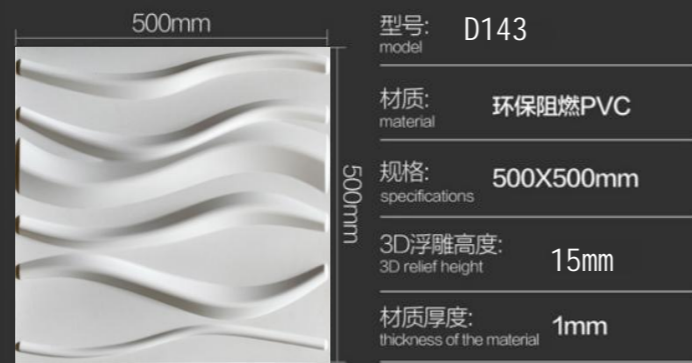

产品效果 PRODUCT EFFECT