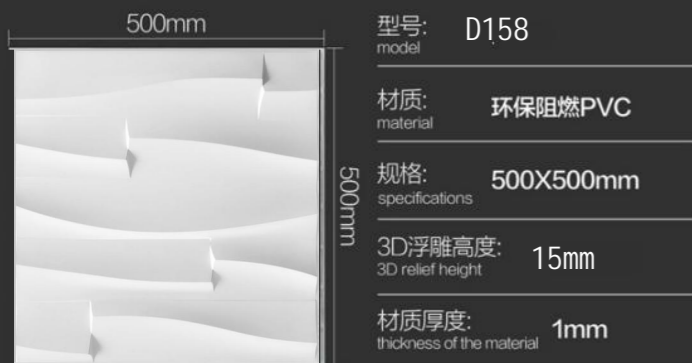

产品效果 PRODUCT EFFECT