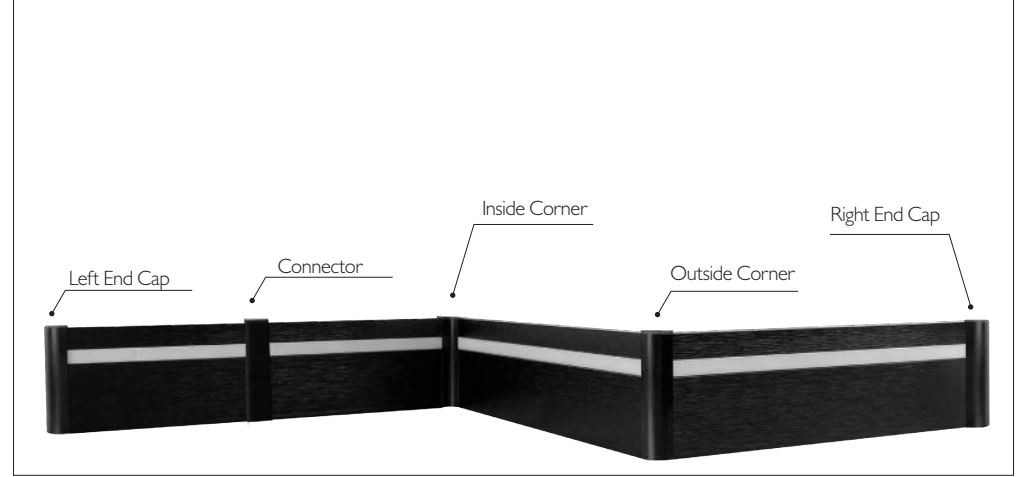

60/80mm

DARK GREY

60/80mm

SKITING PROFILE—RMS-A-3

8cm Clip-on LED Strip Skirting Board

FRONT INSTALLATION ILLUSTRATION

ACCESSORIES (8/10/12cm)

Left /Right End Cap RMS-A-3-A8-EC	Outside Corner RMS-A-3-A8-OC	Connector RMS-A-3-A8-CO	Inside Corner RMS-A-3-A8-IC	PVC Clips RMS-A-3-A8-PC
---	--	-----------------------------------	---------------------------------------	-----------------------------------

Left /Right End Cap RMS-A-3-A8-EC	Outside Corner RMS-A-3-A8-OC	Connector RMS-A-3-A8-CO	Inside Corner RMS-A-3-A8-IC	Light Slot Cover RMS-A-3-A8-LSC
---	--	-----------------------------------	---------------------------------------	---