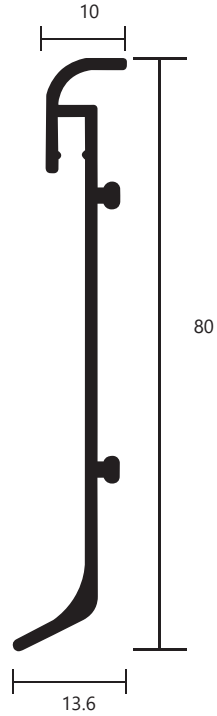

ACCESSORIES (6cm/8cm)

Left End Cap

RMS-A-12-A6-LEC

Inside Corner

RMS-A-12-A6-IC

Outside Corner

RMS-A-12-A6-OC

Right End Cap

RMS-A-12-A6-REC

Aluminum Base

RMS-A-12-A6-AB

No Connector

SPECIFICATIONS

RMS-A-12-A6	RMS-A-12-A8
-------------	-------------

Material	Aluminum	Applicable LED Strip Width (mm)	5
Length (mm)	2500	Height (mm)	60/80
Color	Black, Dark Grey		

CORLOR OPTION

Other colors available for customization

BLACK
60/80mm

DARK GREY
60/80mm

BLACK
60/80mm

DARK GREY
60/80mm

SKITING PROFILE—RMS-A-32

Curved LED Strip Skirting Board