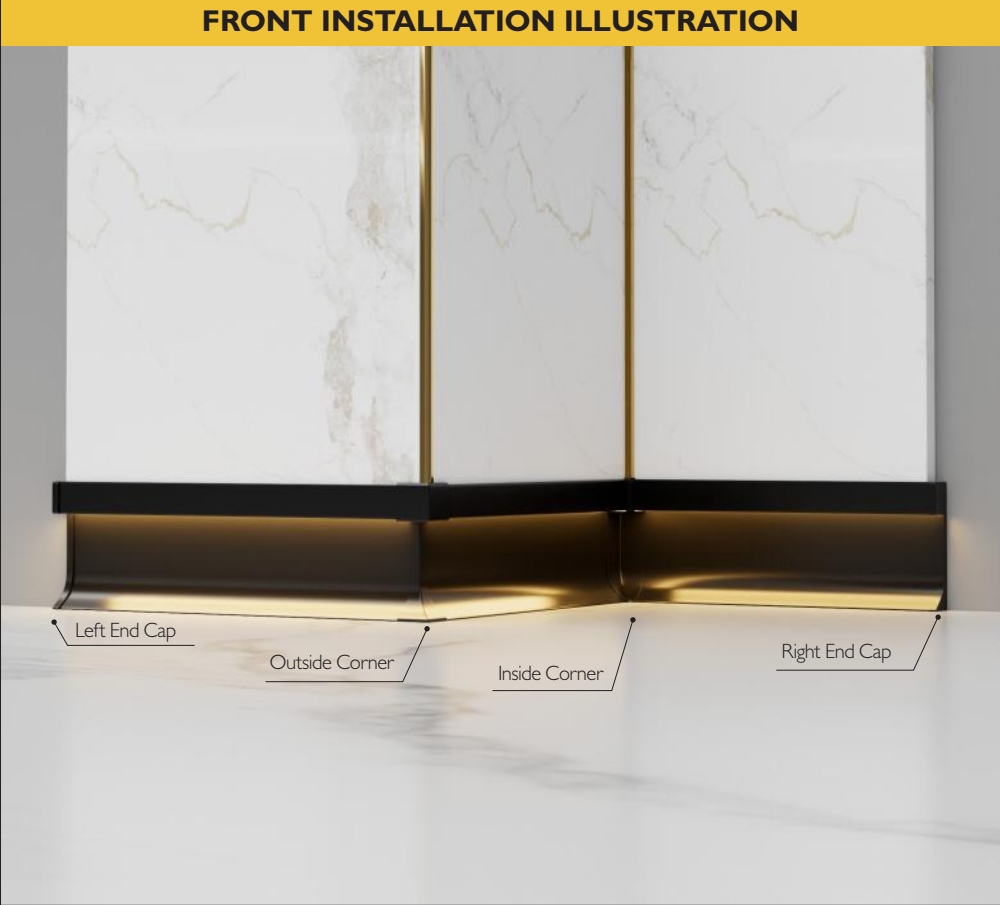

WHITE
80mm

MATTE GOLD
80mm

SKITING PROFILE—RMS-A-8

Recessed LED Strip Skirting Board

ACCESSORIES (4cm/6.5cm)

Left End Cap
RMS-A-8-A4-LEC

Inside Corner
RMS-A-8-A4-IC

Outside Corner
RMS-A-8-A4-OC