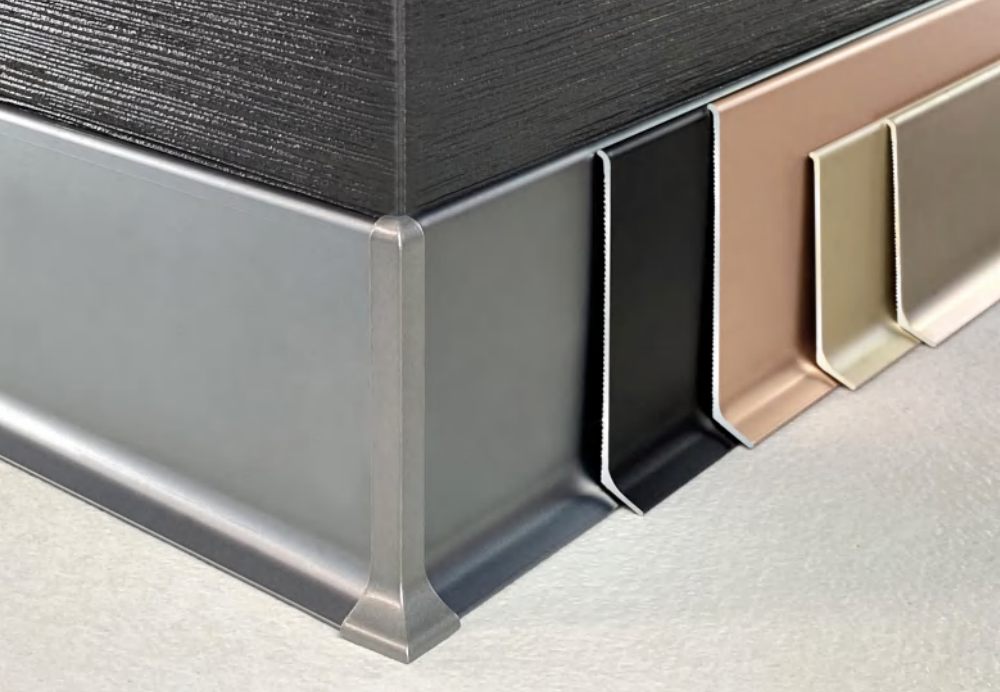

SKITING PROFILE—RMS-A-2

Aluminum Minimalist Skirting Board

SCENE DISPLAY