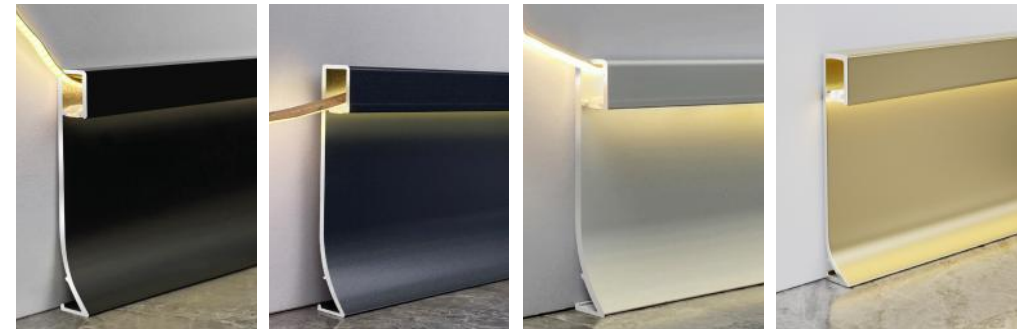

BLACK
80mm

DARK GREY
80mm

WHITE
80mm

MATTE GOLD
80mm