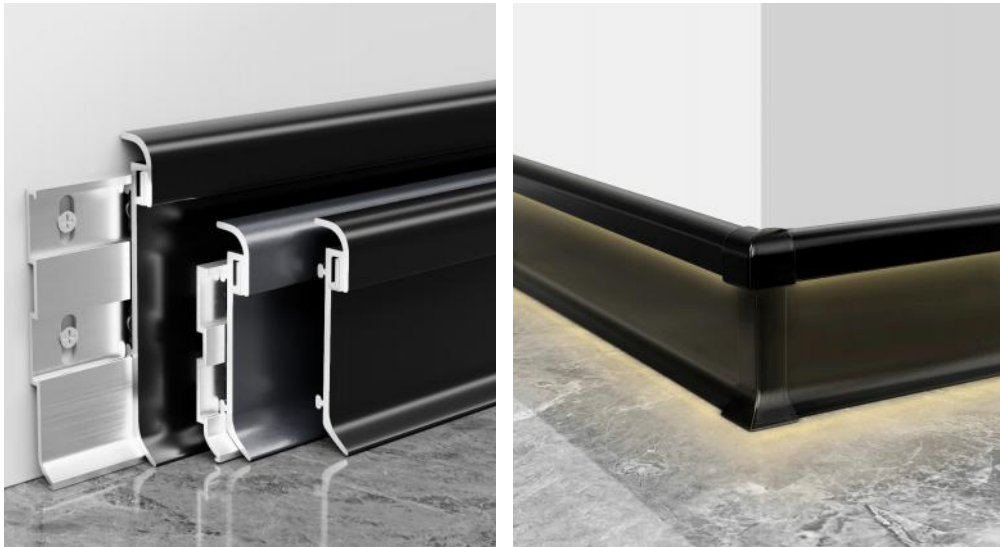

WeChat(Exhibition hall)

WeChat(14418)

WeChat(20053)

WhatsApp

SKITING PROFILE—RMS-A-12

Curved LED Strip Skirting Board

FRONT INSTALLATION ILLUSTRATION

LIGHT-ON EFFECT