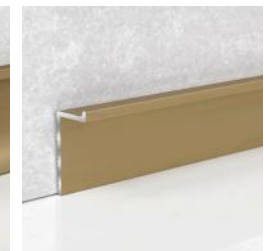

BLACK
30mm

BLACK
20mm

GOLD
50mm

GOLD
30mm

GOLD
25mm

GOLD
20mm

SKITING PROFILE—RMS-B-1

Bathroom F-shaped Aluminum Profile