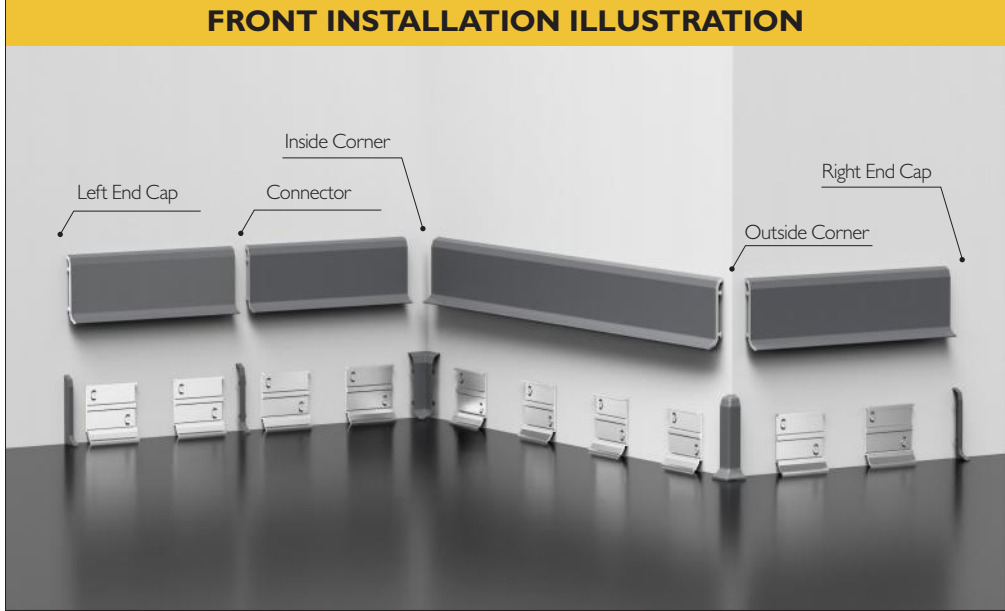

SKITING PROFILE—RMS-A-13

Diamond Cut-profile Clip-on Skirting Board

ACCESSORIES (2.6cm/4cm/6cm/8cm)

Inside Corner **Outside Corner** **Connector** **Left End Cap** **Right End Cap**

RMS-A-13-A6-IC RMS-A-13-A6-OC RMS-A-13-A6-CO RMS-A-13-A6-LEC RMS-A-13-A6-REC