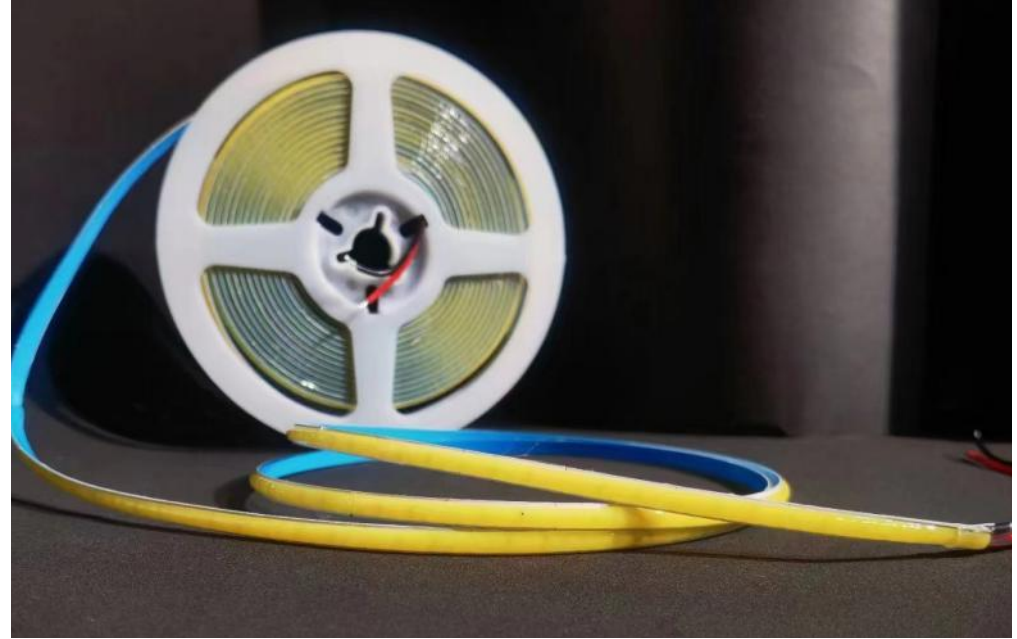

COB-5MM

COB strip light

Voltage: 12V/24V

Power: 1M ≤ 7W

IPS: IP20

Color Temperature: 6000K/4000K/3000K

Length: 5m/ Reel

Color rendering index: Ra ≥ 80

Lamp: 480D/M