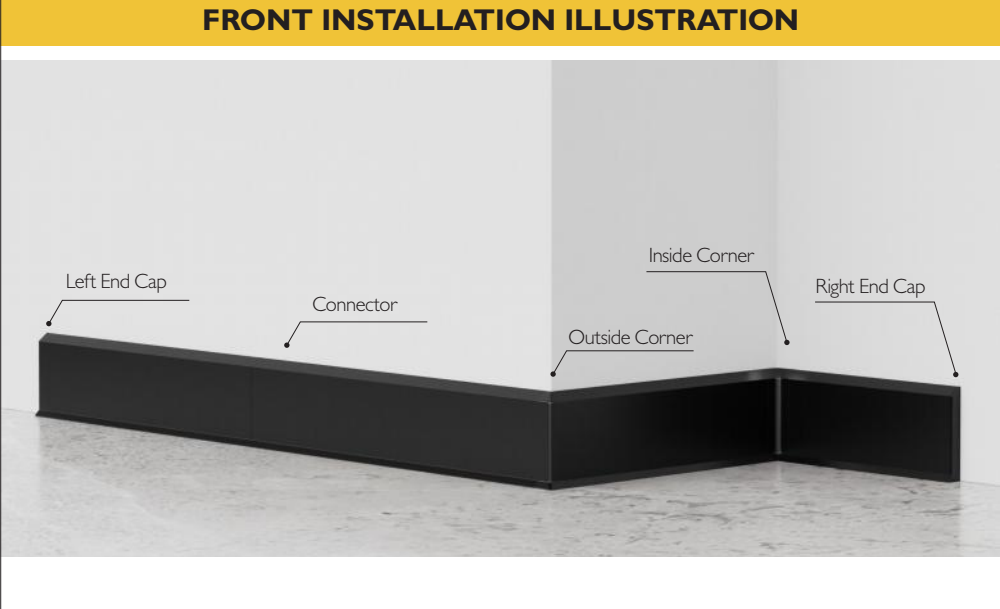

PALE LATTE
30/50/70mm

GUNMETAL GREY
30/50/70mm

APRICOT GREY
30/50/70mm

CHEESE MINT
30/50/70mm

SKITING PROFILE—RMS-A-26

Beveled Double Snap Skirting Board

ACCESSORIES (5cm/7cm)

Aluminum Base
RMS-A-26-A7-AB