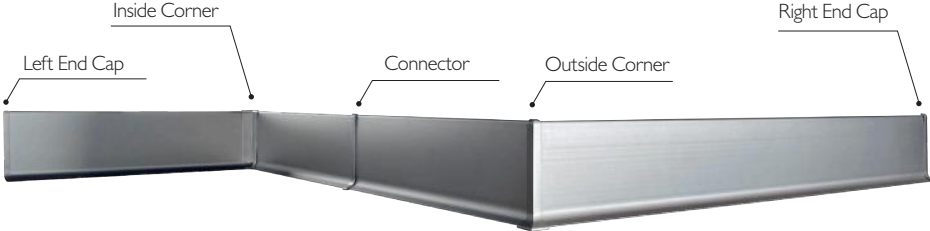

WARM WHITE
46/60/80mm

SKITING PROFILE—RMS-A-2

Aluminum Minimalist Skirting Board

SCENE DISPLAY

FRONT INSTALLATION ILLUSTRATION

BACK INSTALLATION ILLUSTRATION

ACCESSORIES (4cm/6cm/8cm/10cm)

Inside Corner RMS-A-2-A6-IC
 Outside Corner RMS-A-2-A6-OC
 Connector RMS-A-2-A6-CO
 Left End Cap RMS-A-2-A6-LEC
 Right End Cap RMS-A-2-A6-REC

SPECIFICATIONS

RMS-A-2-A4	RMS-A-2-A6	RMS-A-2-A8	RMS-A-2-A10
			

Material	Aluminum	Length (mm)	2500	Height (mm)	40/60/80/100
Color	Black, Silver, Dark grey, Gold, Rose Gold, Champagne, Grey, Iron Grey, White, Warm White, Light Grey, Milk Grey, Pale Latte				