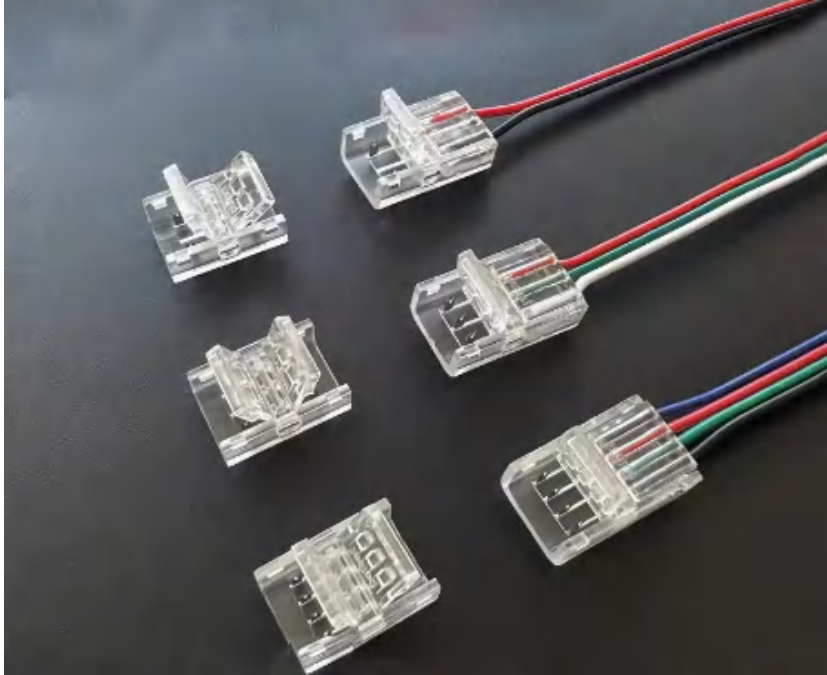

Solderless crystal head

Crystal Head

Model : 2 / 3 / 4pin