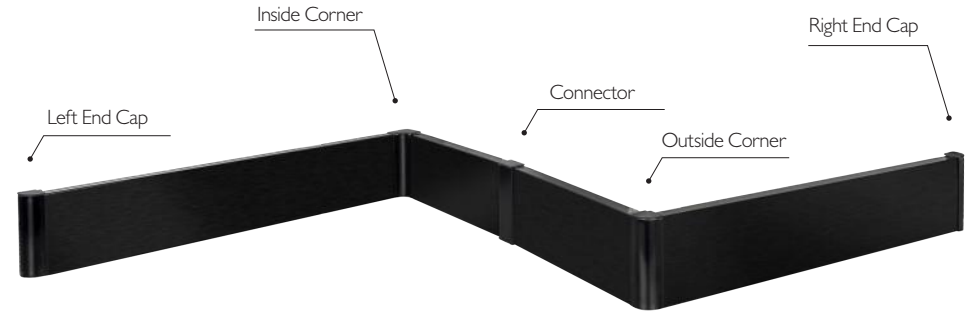

SILVER BRUSHED

40/60/80/100mm

BRONZE BRUSHED

40/60/80/100mm

SKITING PROFILE—RMS-A-1

Classic PVC Clip-on Skirting Board

FRONT INSTALLATION ILLUSTRATION

BACK INSTALLATION ILLUSTRATION

ACCESSORIES (4cm/5cm/6cm/8cm/10cm)

End Cap
RMS-A-1-A6-EC

NEW End Cap
RMS-A-1-A6-NEC

Outside Corner
RMS-A-1-A6-OC

Connector
RMS-A-1-A6-CO

Inside Corner
RMS-A-1-A6-IC

PVC Clips
RMS-A-1-A6-PC

SCENE DISPLAY