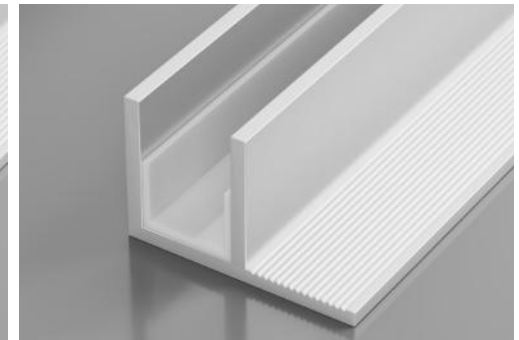

BLACK / SILVER

40X20X12.7mm

BLACK / SILVER

40X20X10.6mm