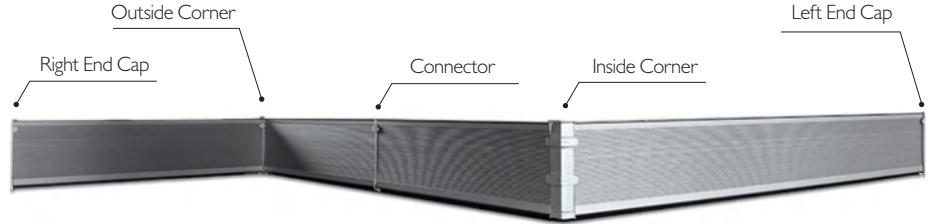

WARM WHITE
46/60/80mm

SKITING PROFILE—RMS-A-2

Aluminum Minimalist Skirting Board

SCENE DISPLAY

FRONT INSTALLATION ILLUSTRATION

BACK INSTALLATION ILLUSTRATION

ACCESSORIES (4cm/6cm/8cm/10cm)

Inside Corner RMS-A-2-A6-IC
 Outside Corner RMS-A-2-A6-OC
 Connector RMS-A-2-A6-CO
 Left End Cap RMS-A-2-A6-LEC
 Right End Cap RMS-A-2-A6-REC