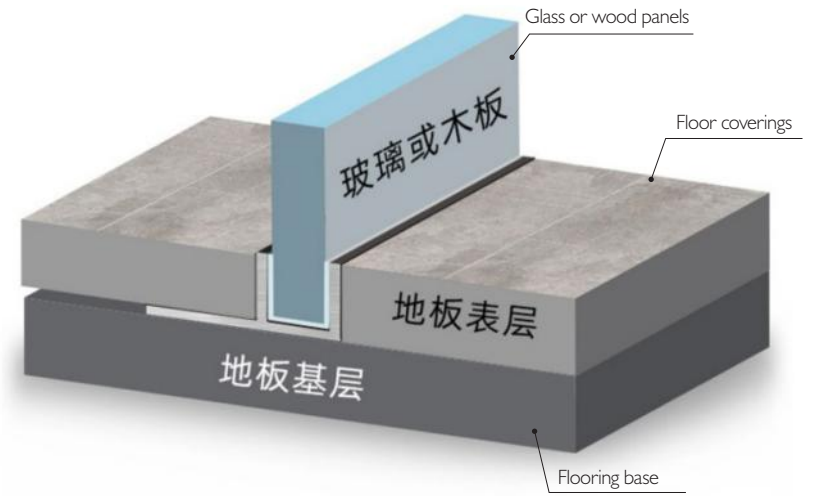

FLUSH TRANSITION CONSTRUCTION METHOD