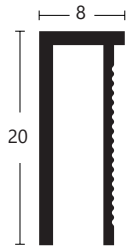

SPECIFICATIONS

RMS-A-19-A2