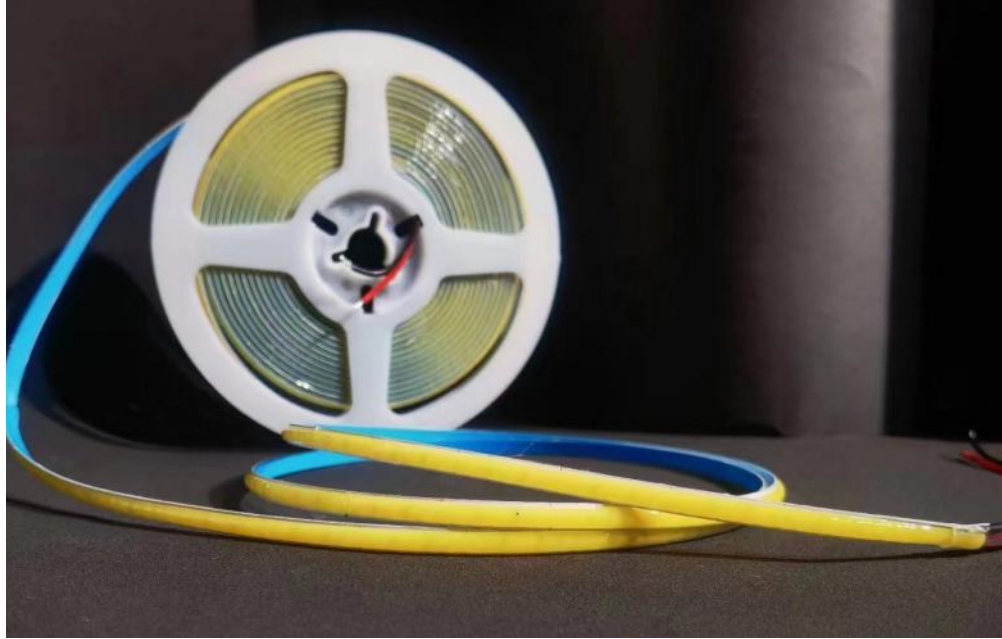

Material	Aluminum
-----------------	----------

Material	Aluminum
-----------------	----------

COB-8MM

COB strip light

Voltage: 12V/24V

Power: 1M ≤ 12W

IPS: IP20

Color Temperature: 6000K/4000K/3000K