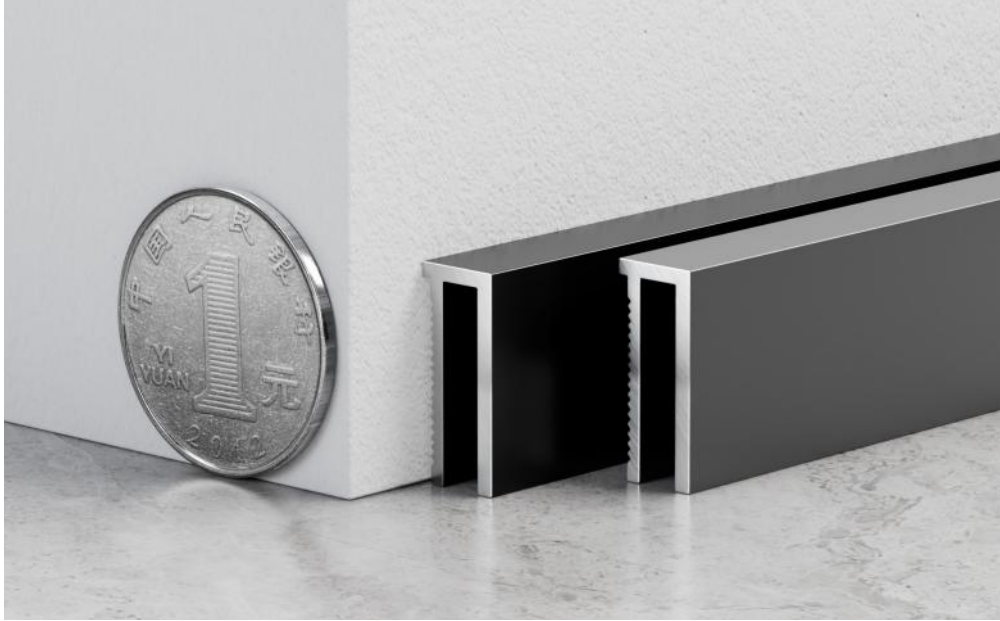

SKITING PROFILE—RMS-A-19

Extremely narrow seamless Skirting Board

FRONT INSTALLATION ILLUSTRATION

ACCESSORIES (2cm)

Inside Corner
RMS-A-19-A2-IC

Outside Corner
RMS-A-19-A2-OC

Connector
RMS-A-19-A2-CO

Left End Cap
RMS-A-19-A2-LEC