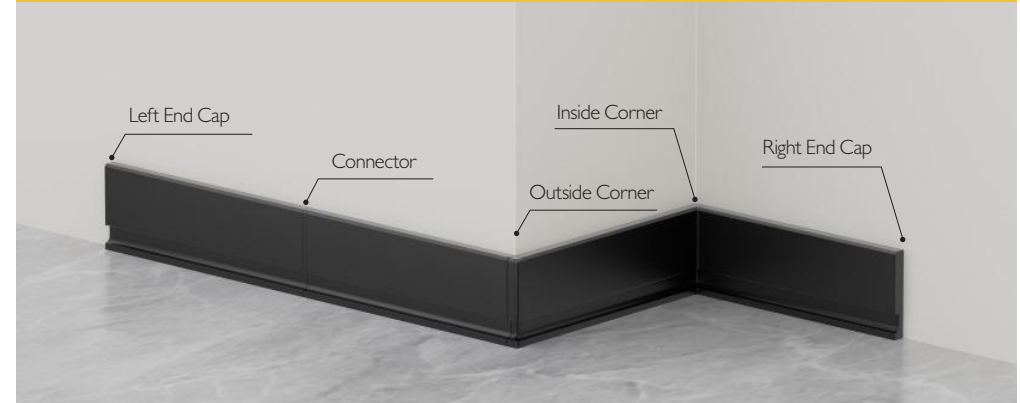

FRONT INSTALLATION ILLUSTRATION