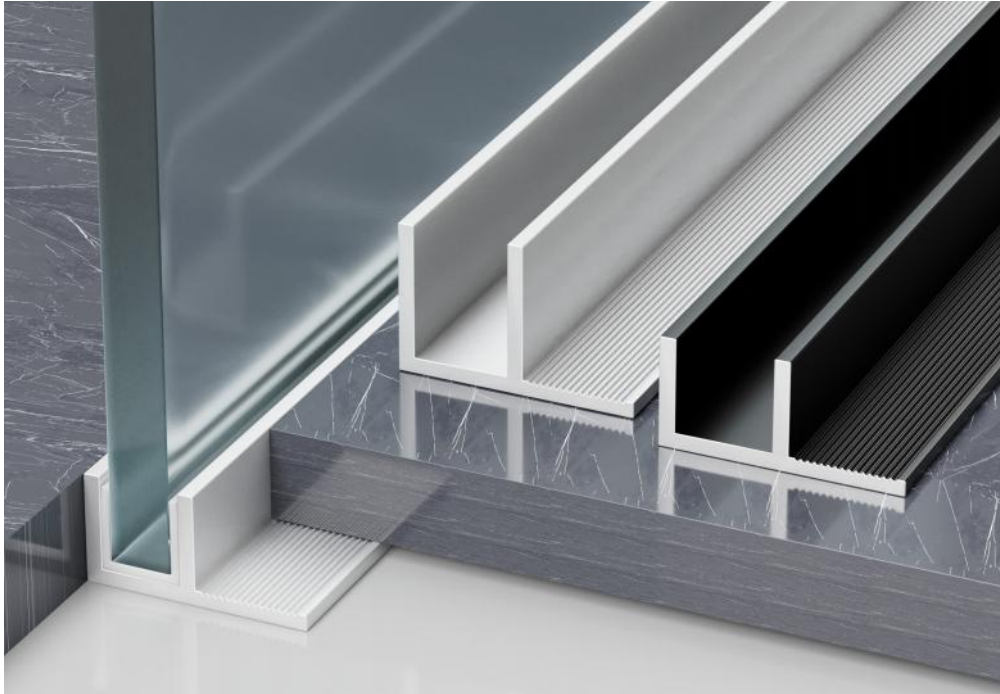

BLACK
30mm

BLACK
20mm

GOLD
50mm

GOLD
30mm

GOLD
25mm

GOLD
20mm

SKITING PROFILE—RMS-B-1

Bathroom F-shaped Aluminum Profile