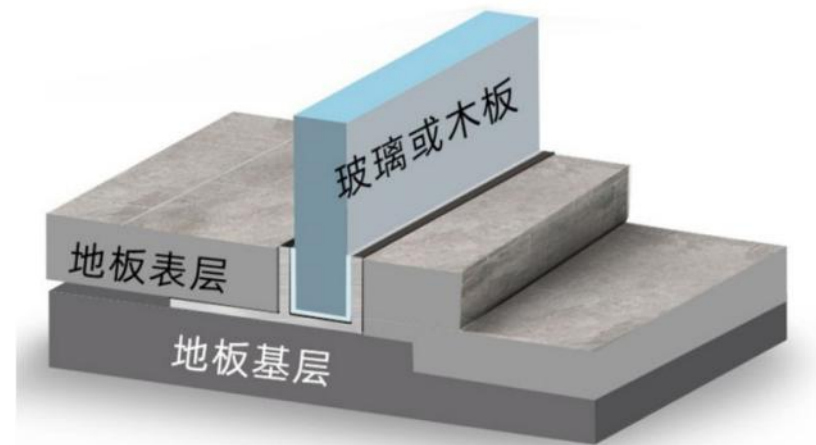

CONSTRUCTION METHOD OF SUNKEN SHOWER ROOM