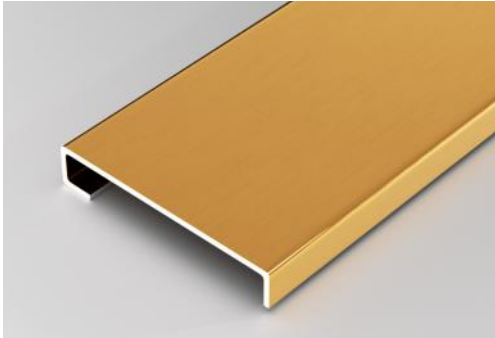

ROSE GOLD BRUSHED

40/60/80/100mm