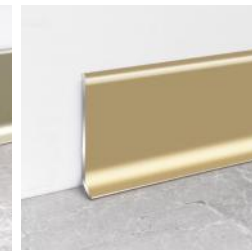

GOLD

40/60/80/100mm