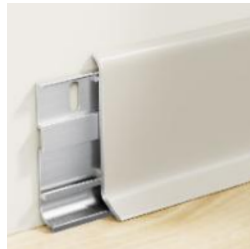

Pale Latte
46/60/80mm