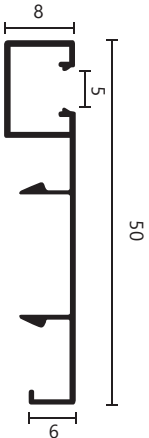

SPECIFICATIONS

RMS-A-7-A5