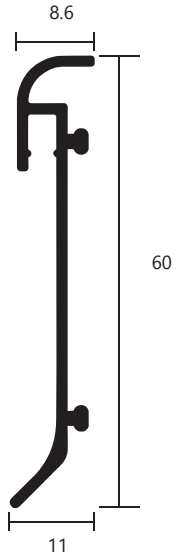

ACCESSORIES (6cm/8cm)

Left End Cap

RMS-A-12-A6-LEC

Inside Corner

RMS-A-12-A6-IC

Outside Corner

RMS-A-12-A6-OC

Right End Cap

RMS-A-12-A6-REC

Aluminum Base

RMS-A-12-A6-AB

No Connector

SPECIFICATIONS

RMS-A-12-A6	RMS-A-12-A8
-------------	-------------

Material	Aluminum	Applicable LED Strip Width (mm)	5
Length (mm)	2500	Height (mm)	60/80
Color	Black, Dark Grey		