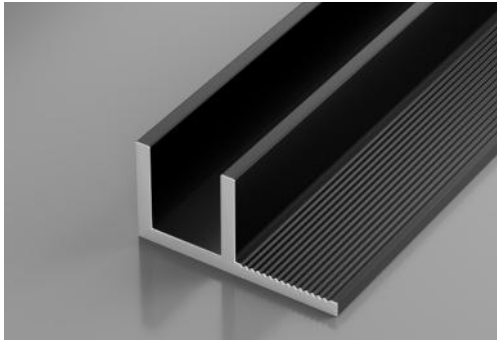

Bathroom wall applications

Bathroom floor applications

FLUSH TRANSITION CONSTRUCTION METHOD

CONSTRUCTION METHOD OF SUNKEN SHOWER ROOM

CORLOR OPTION

Other colors available for customization

BLACK / SILVER

35X15X12.7mm