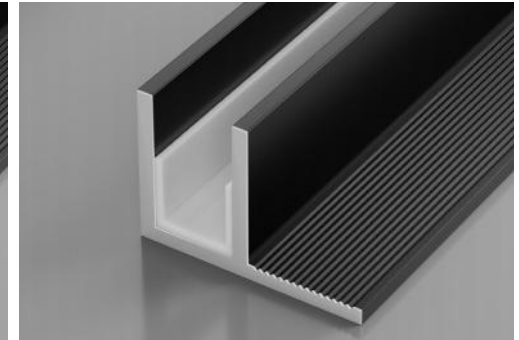

BLACK / SILVER

35X15X10.6mm

BLACK / SILVER

35X15X14.7mm

BLACK / SILVER

35X15X12.7mm

CORLOR OPTION

Other colors available for customization