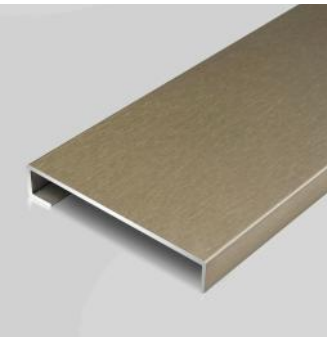

SILVER BRUSHED

40/60/80/100mm

BRONZE BRUSHED

40/60/80/100mm

SKITING PROFILE—RMS-A-1

Classic PVC Clip-on Skirting Board

FRONT INSTALLATION ILLUSTRATION

BACK INSTALLATION ILLUSTRATION