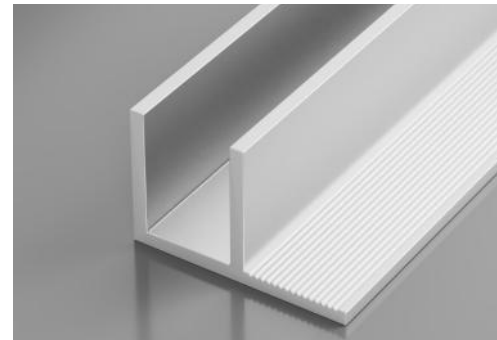

BLACK / SILVER

40X20X12.7mm

BLACK / SILVER

40X20X10.6mm