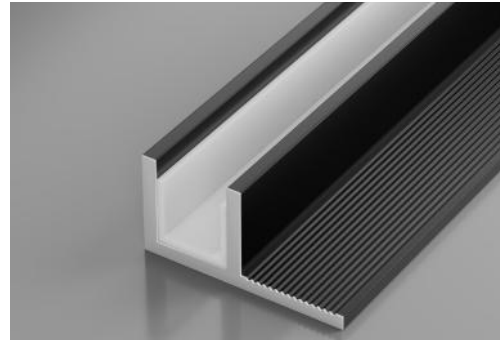

Bathroom wall applications

Bathroom floor applications

FLUSH TRANSITION CONSTRUCTION METHOD

CONSTRUCTION METHOD OF SUNKEN SHOWER ROOM

CORLOR OPTION

Other colors available for customization

BLACK / SILVER

35X15X12.7mm