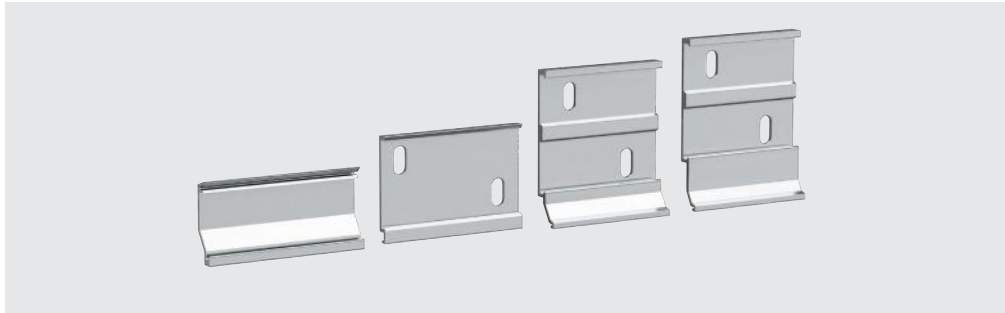

SKITING PROFILE—RMS-A-13

Diamond Cut-profile Clip-on Skirting Board

ACCESSORIES (2.6cm/4cm/6cm/8cm)

Inside Corner **Outside Corner** **Connector** **Left End Cap** **Right End Cap**

RMS-A-13-A6-IC RMS-A-13-A6-OC RMS-A-13-A6-CO RMS-A-13-A6-LEC RMS-A-13-A6-REC