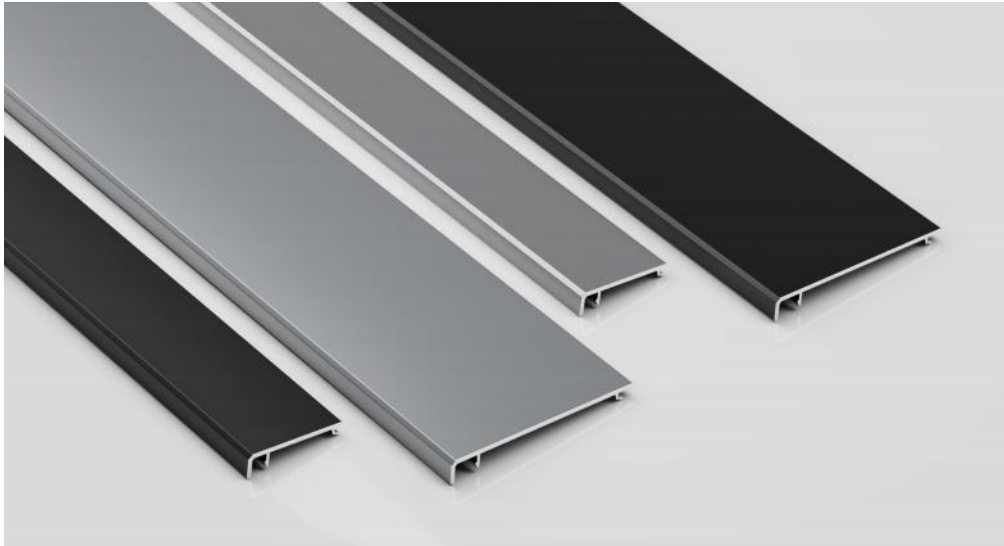

SKITING PROFILE—RMS-A-20

Traceless series Skirting Board

ACCESSORIES (3cm6cm)