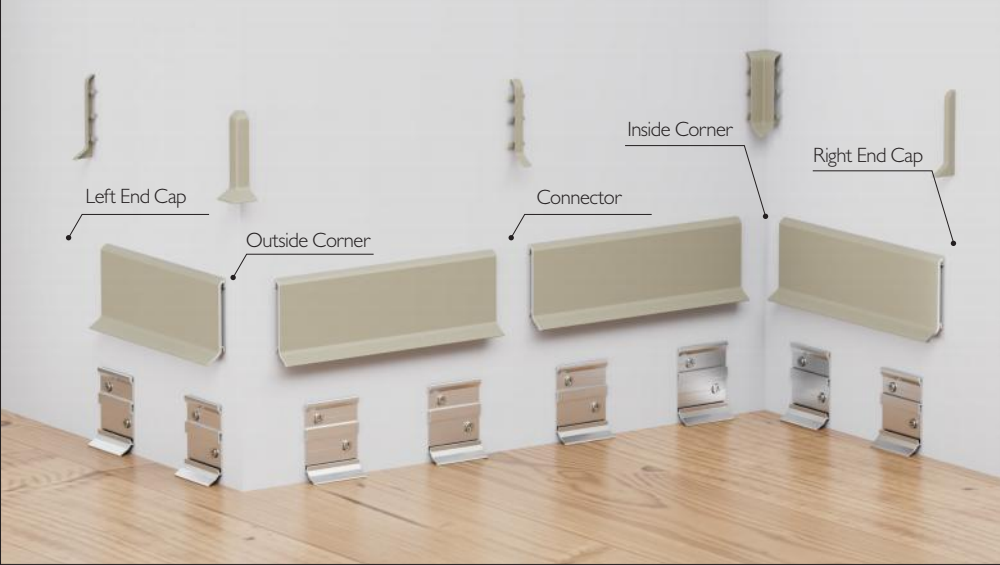

MATTE GOLD

65mm

SKITING PROFILE—RMS-A-21

Diamond Cut-profile Clip-on Skirting Board

FRONT INSTALLATION ILLUSTRATION

ACCESSORIES (4cm/6cm/8cm)

Aluminum Base
RMS-A-21-A6-AB

Inside Corner
RMS-A-21-A6-IC

Outside Corner
RMS-A-21-A6-OC

Connector
RMS-A-21-A6-CO

Left End Cap
RMS-A-21-A6-LEC

Right End Cap
RMS-A-21-A6-REC

SPECIFICATIONS

RMS-A-21-A4		RMS-A-21-A6		RMS-A-21-A8	
					
Material	Aluminum				
Length (mm)	Skirting:2500 / Base:2000	Height (mm)	40/60/80		
Color	Black, Grey, Dark Grey,Warm White,Champagne,Khaki				