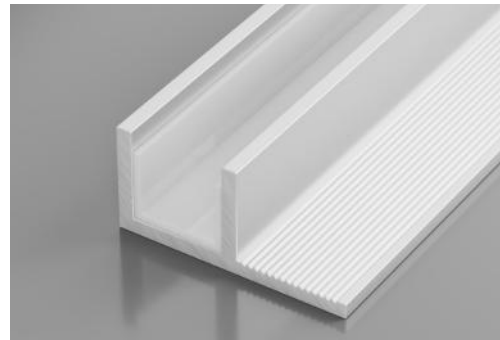

BLACK / SILVER

35X15X12.7mm

BLACK / SILVER

35X15X10.6mm

BLACK / SILVER

35X15X14.7mm

BLACK / SILVER

35X15X12.7mm