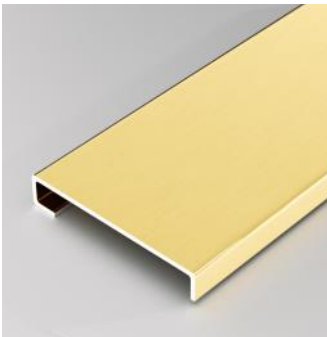

GOLD BRUSHED

40/60/80/100mm