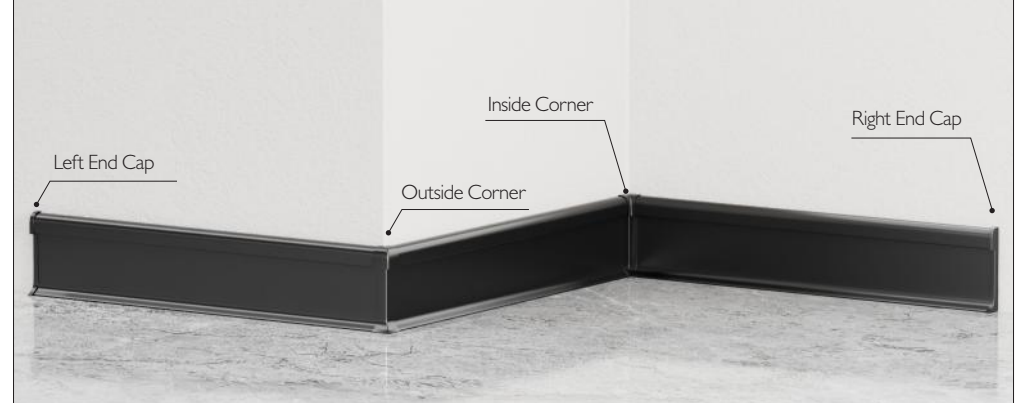

WeChat(Exhibition hall)

WeChat(14418)

WeChat(20053)

WhatsApp

SKITING PROFILE—RMS-A-12

Curved LED Strip Skirting Board

FRONT INSTALLATION ILLUSTRATION

LIGHT-ON EFFECT