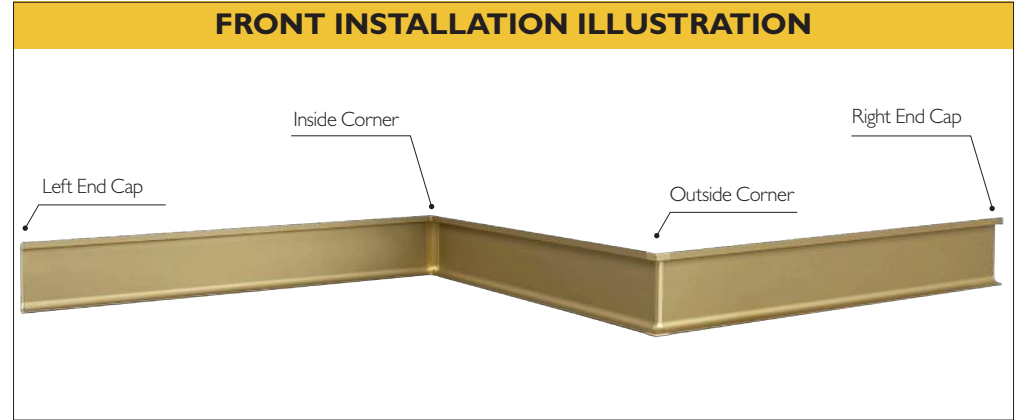

CHAMPAGNE

40/60/80/100mm

GOLD

40/60/80/100mm

SKITING PROFILE—RMS-A-4

Recessed Skirting Board

SPECIFICATION DISPLAY

Other specification available for customization