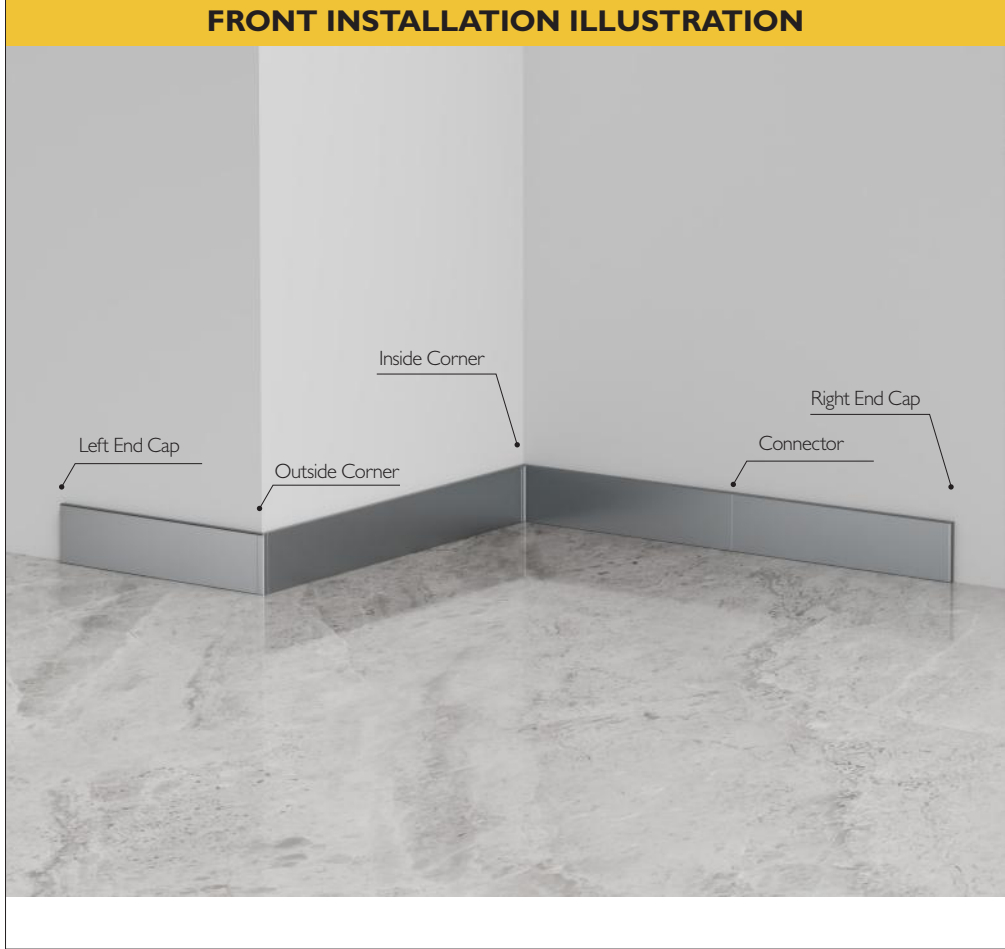

SKITING PROFILE—RMS-A-20

Traceless series Skirting Board

ACCESSORIES (3cm6cm)