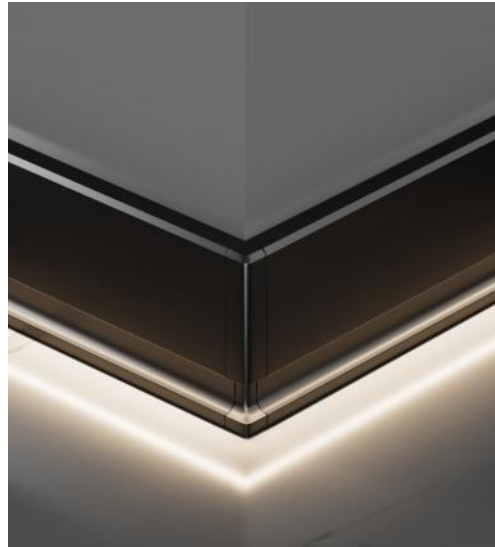

CORLOR OPTION

Other colors available for customization

BLACK
60/80mm

DARK GREY
60/80mm

BLACK
60/80mm

DARK GREY
60/80mm

SKITING PROFILE—RMS-A-32

Curved LED Strip Skirting Board