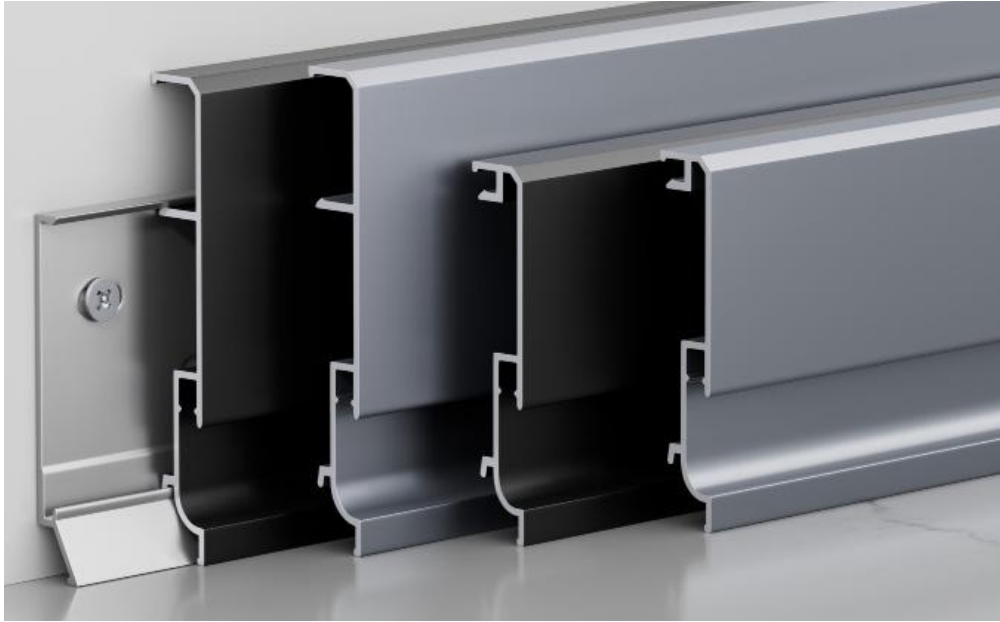

SKITING PROFILE—RMS-A-32

Curved LED Strip Skirting Board