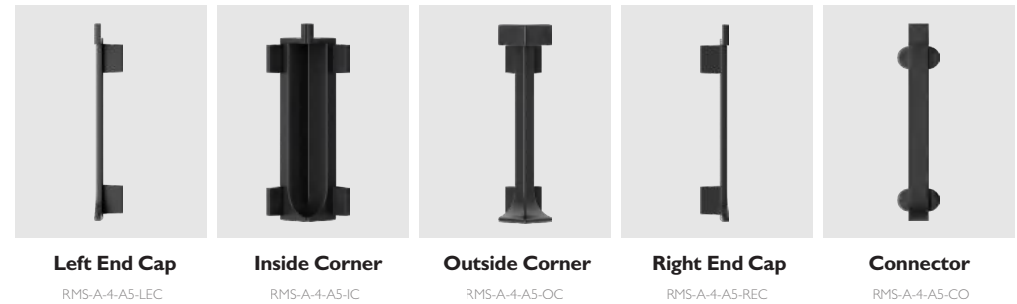

CHAMPAGNE

40/60/80/100mm

GOLD

40/60/80/100mm

SKITING PROFILE—RMS-A-4

Recessed Skirting Board

SPECIFICATION DISPLAY

Other specification available for customization

ACCESSORIES (3cm)

Note: This model 2/2.5cm has no accessories

ACCESSORIES (5cm)

SPECIFICATIONS

RMS-A-4-A8		RMS-A-4-A5		RMS-A-4-A3	
Black,Iron Grey		Black,Gold,Iron Grey			
Length (mm)	2500				
RMS-A-4-A2.5		RMS-A-4-A2B		RMS-A-4-A2A	
Gold		Black,Iron Grey		Gold	
Length(mm)	3000	Length(mm)	2500	Length(mm)	3000
Material	Aluminum		Height (mm)	20/25/30/50/80	