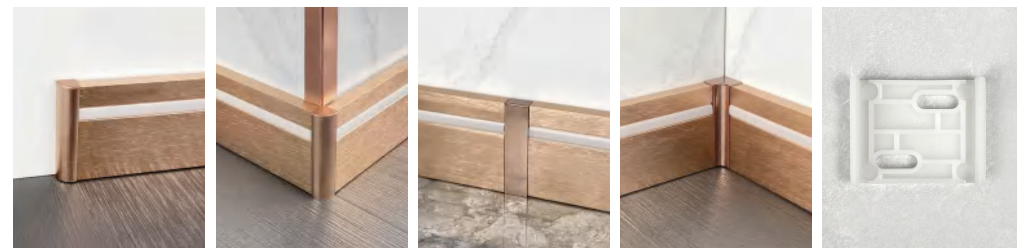

60/80mm

DARK GREY

60/80mm

SKITING PROFILE—RMS-A-3

8cm Clip-on LED Strip Skirting Board

FRONT INSTALLATION ILLUSTRATION

ACCESSORIES (8/10/12cm)

Left /Right End Cap RMS-A-3-A8-EC	Outside Corner RMS-A-3-A8-OC	Connector RMS-A-3-A8-CO	Inside Corner RMS-A-3-A8-IC	PVC Clips RMS-A-3-A8-PC
---	--	-----------------------------------	---------------------------------------	-----------------------------------

Left /Right End Cap RMS-A-3-A8-EC	Outside Corner RMS-A-3-A8-OC	Connector RMS-A-3-A8-CO	Inside Corner RMS-A-3-A8-IC	Light Slot Cover RMS-A-3-A8-LSC
---	--	-----------------------------------	---------------------------------------	---