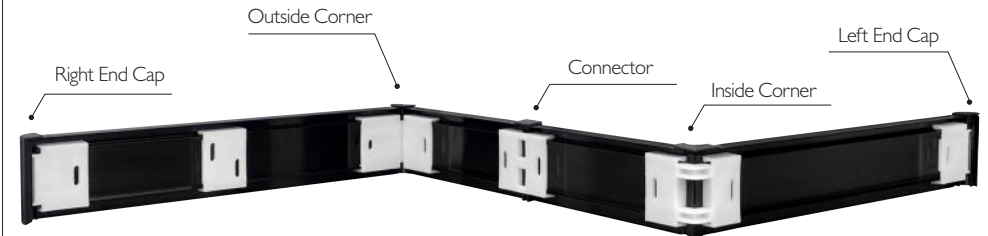

SILVER BRUSHED

40/60/80/100mm

BRONZE BRUSHED

40/60/80/100mm

SKITING PROFILE—RMS-A-1

Classic PVC Clip-on Skirting Board

FRONT INSTALLATION ILLUSTRATION

BACK INSTALLATION ILLUSTRATION

ACCESSORIES (4cm/5cm/6cm/8cm/10cm)

End Cap
RMS-A-1-A6-EC

NEW End Cap
RMS-A-1-A6-NEC

Outside Corner
RMS-A-1-A6-OC

Connector
RMS-A-1-A6-CO

Inside Corner
RMS-A-1-A6-IC

PVC Clips
RMS-A-1-A6-PC

SCENE DISPLAY