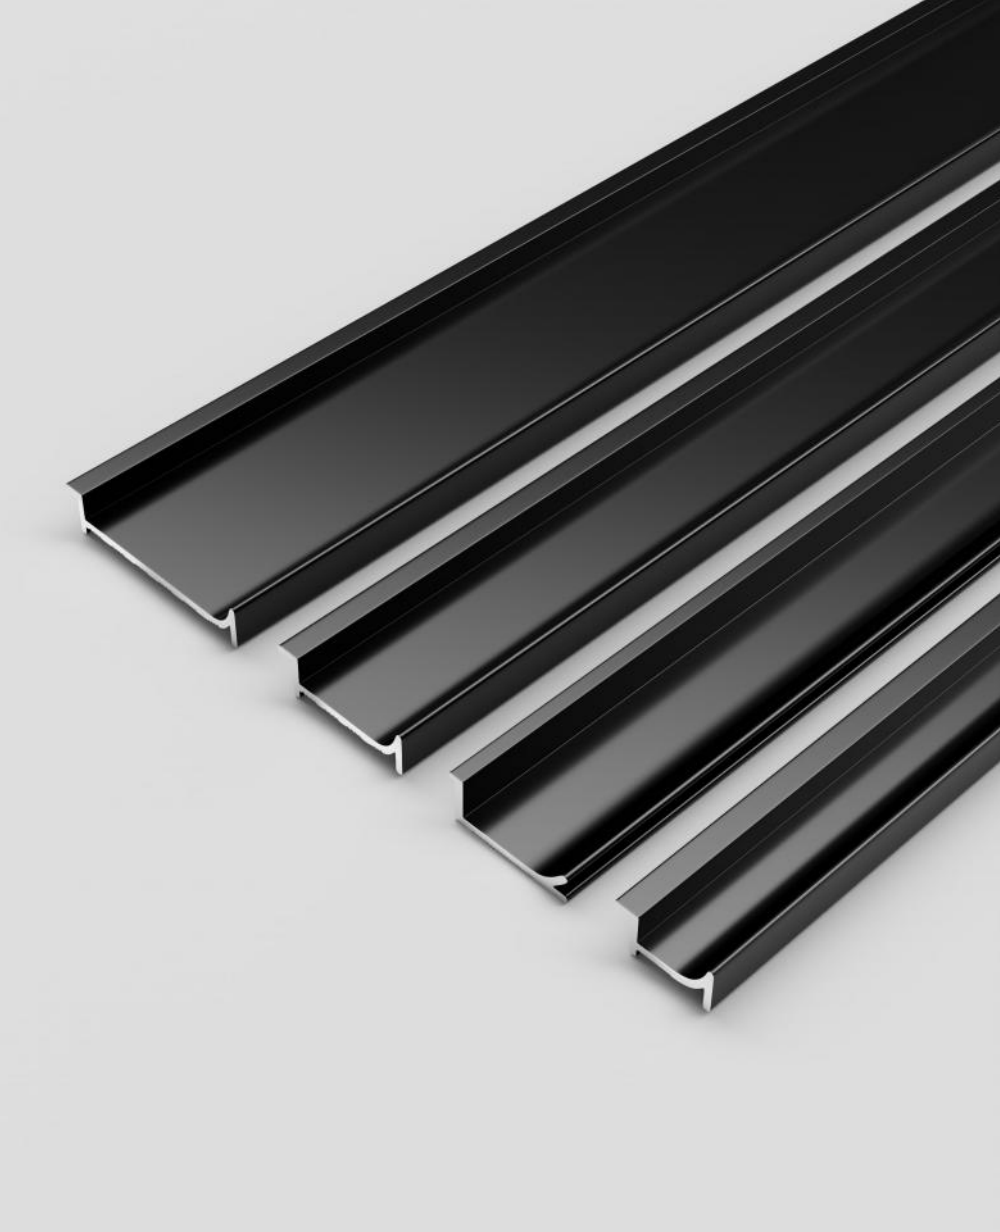

LIGHT GREY

40/60/80mm

SILVER

40/60/80/100mm

WHITE

40/60/80/100mm

ROSE GOLD

40/60/80/100mm

CHAMPAGNE

40/60/80/100mm

GOLD

40/60/80/100mm

SKITING PROFILE—RMS-A-4

Recessed Skirting Board

SPECIFICATION DISPLAY

Other specification available for customization