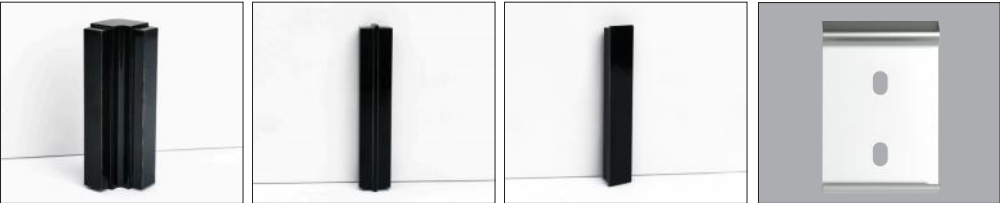

BLACK
30/60mm

IRON GREY
30/60mm

SKITING PROFILE—RMS-A-18

Stainless Steel Skirting Board

CNC ACCESSORIES (4/6/8cm)

Inside/Outside Corner RMS-A-18-A6-C-C	Connector RMS-A-18-A6-C-CO	Right/Left End Cap RMS-A-18-A6-C-EC	Stainless Steel Base RMS-A-18-A6-SSB
---	--------------------------------------	---	--