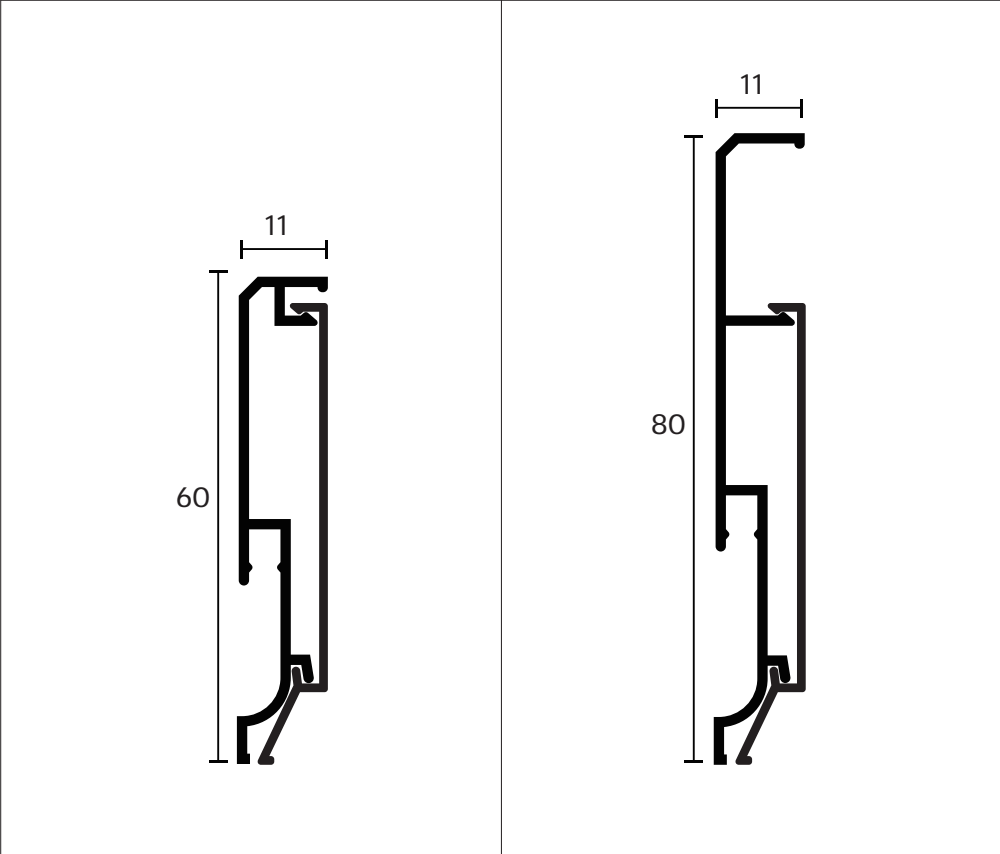

Material	Aluminum	Applicable LED Strip Width (mm)	5
Length (mm)	2500	Height (mm)	60/80
Color	Black, Dark Grey		

CORLOR OPTION

Other colors available for customization

BLACK

60/80mm

DARK GREY

60/80mm

BLACK