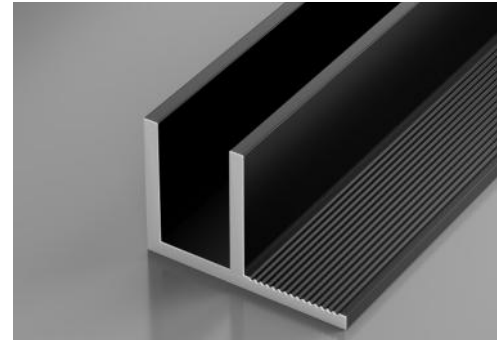

BLACK / SILVER

35X15X10.6mm

BLACK / SILVER

35X15X14.7mm

BLACK / SILVER

35X15X12.7mm

CORLOR OPTION

Other colors available for customization