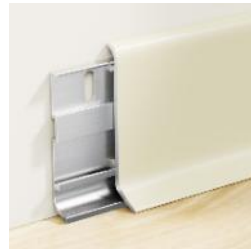

Inside Corner
RMS-A-5-A6-IC

Outside Corner
RMS-A-5-A6-OC

Connector
RMS-A-5-A6-CO

Right End Cap
RMS-A-5-A6-REC

SPECIFICATIONS

RMS-A-5-A4.6		RMS-A-5-A6		RMS-A-5-A8	
Material	Aluminum				
Length (mm)	Skirting:2500 / Base:2000		Height (mm)	46/60/80	
Color	Black , Silver , White , Dark grey , Brass , Rose Gold , Champagne , Grey , Iron Grey,White,Warm Light Grey , Milk Grey , White , Coco cream , Infinity Haze , Pale Latte				