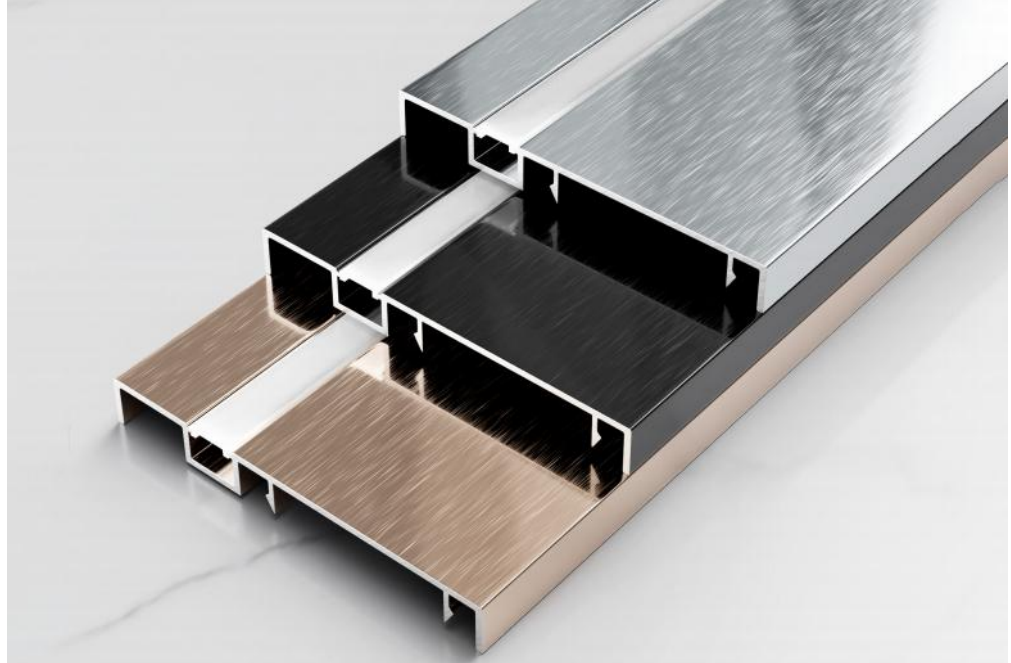

SPECIFICATIONS

RMS-A-3-A8	RMS-A-3-A10	RMS-A-3-A12

Material	Aluminum	Applicable LED Strip Width (mm)	8
Length (mm)	2500	Height (mm)	80/100/120
Color	Black Brushed, Rose Gold Brushed, Iron Brushed		

CORLOR OPTION

Other colors available for customization

BLACK BRUSHED

80/100/120mm