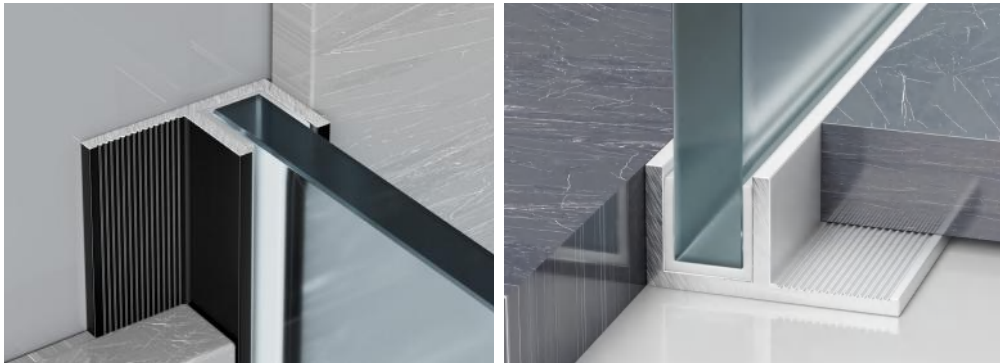

SKITING PROFILE—RMS-B-1

Bathroom F-shaped Aluminum Profile

FLUSH TRANSITION CONSTRUCTION METHOD

CONSTRUCTION METHOD OF SUNKEN SHOWER ROOM