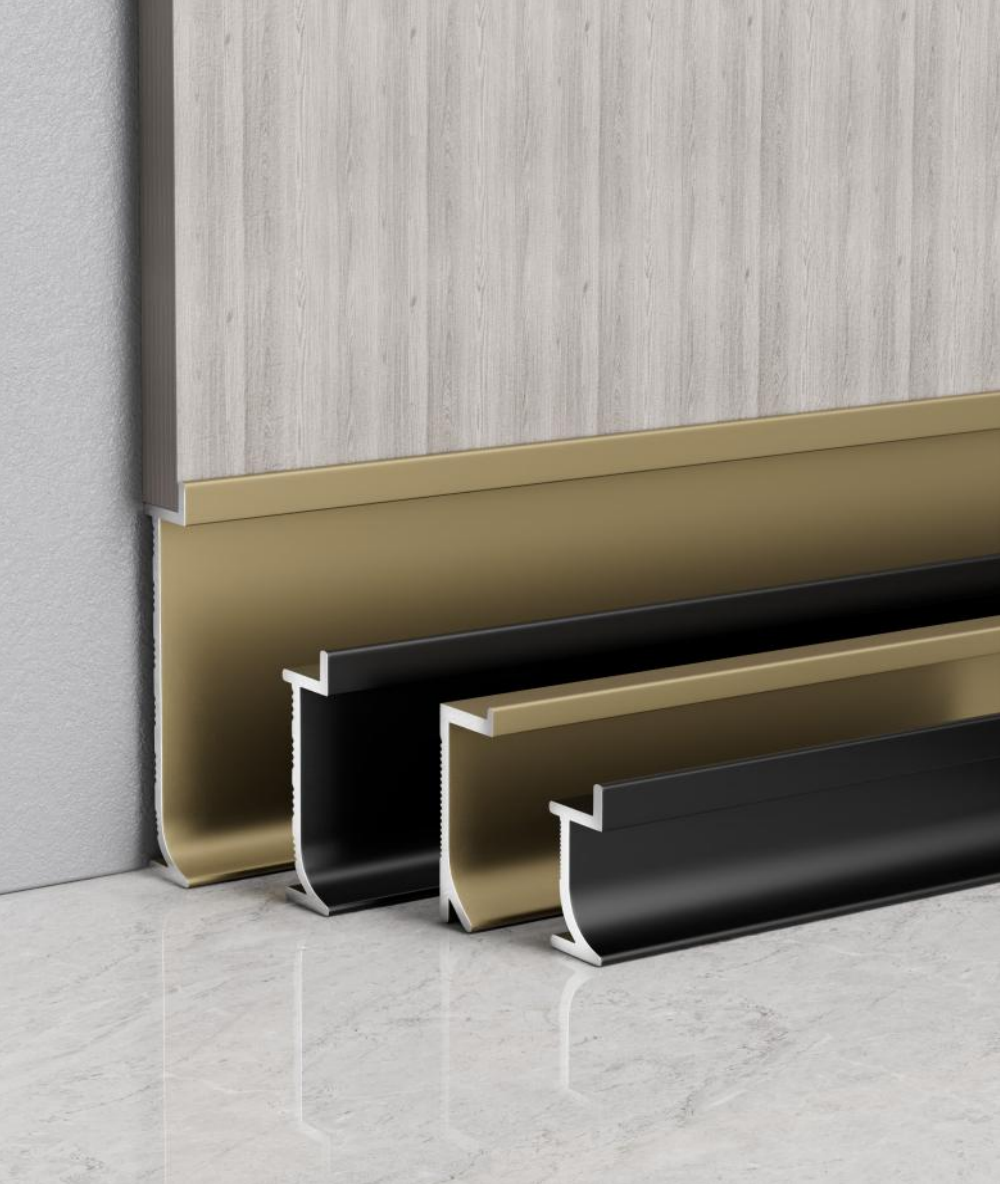

LIGHT GREY

40/60/80mm

SILVER

40/60/80/100mm

WHITE

40/60/80/100mm

ROSE GOLD

40/60/80/100mm

CHAMPAGNE

40/60/80/100mm

GOLD

40/60/80/100mm

SKITING PROFILE—RMS-A-4

Recessed Skirting Board

SPECIFICATION DISPLAY

Other specification available for customization

ACCESSORIES (3cm)

Note: This model 2/2.5cm has no accessories

ACCESSORIES (5cm)

SPECIFICATIONS

RMS-A-4-A8		RMS-A-4-A5		RMS-A-4-A3	
Black,Iron Grey		Black,Gold,Iron Grey			
Length (mm)	2500				
RMS-A-4-A2.5		RMS-A-4-A2B		RMS-A-4-A2A	
Gold		Black,Iron Grey		Gold	
Length(mm)	3000	Length(mm)	2500	Length(mm)	3000
Material	Aluminum		Height (mm)	20/25/30/50/80	