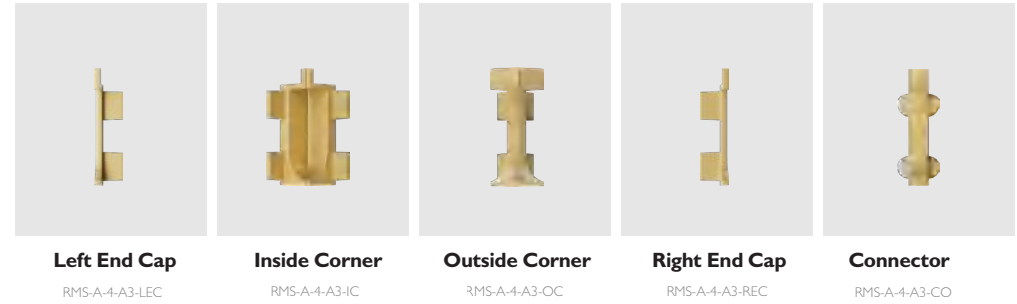

LIGHT GREY

40/60/80mm

SILVER

40/60/80/100mm

WHITE

40/60/80/100mm

ROSE GOLD

40/60/80/100mm

CHAMPAGNE

40/60/80/100mm

GOLD

40/60/80/100mm

SKITING PROFILE—RMS-A-4

Recessed Skirting Board

SPECIFICATION DISPLAY

Other specification available for customization

ACCESSORIES (3cm)

Note: This model 2/2.5cm has no accessories

ACCESSORIES (5cm)

SPECIFICATIONS

RMS-A-4-A8		RMS-A-4-A5		RMS-A-4-A3	
Black,Iron Grey		Black,Gold,Iron Grey			
Length (mm)	2500				
RMS-A-4-A2.5		RMS-A-4-A2B		RMS-A-4-A2A	
Gold		Black,Iron Grey		Gold	
Length(mm)	3000	Length(mm)	2500	Length(mm)	3000
Material	Aluminum		Height (mm)	20/25/30/50/80	