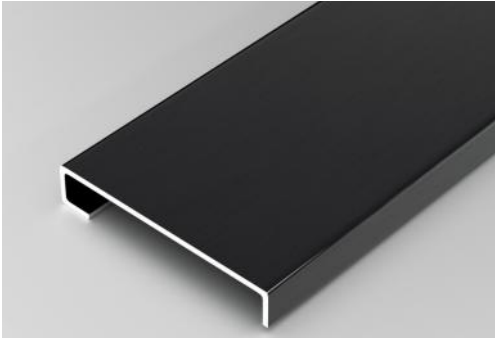

SPECIFICATIONS

RMS-A-I8-A4	RMS-A-I8-A6	RMS-A-I8-A8

Material	Skirting:Stainless Steel 201 / Base:Stainless Steel 304		
Length (mm)	2440	Height (mm)	40/60/80
Color	Black Brushed,Rose Gold Brushed,Silver Brushed,Gold Brushed,Bronze Brushed		

CORLOR OPTION

Other colors available for customization

BLACK BRUSHED

40/60/80/100mm