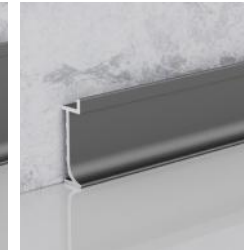

CORLOR OPTION

Other colors available for customization

IRON GREY
80mm

IRON GREY
50mm

IRON GREY
30mm

IRON GREY
20mm

BLACK
80mm

BLACK
50mm