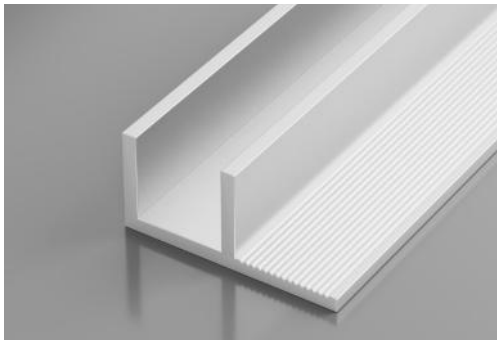

BLACK / SILVER

35X15X12.7mm

BLACK / SILVER

35X15X10.6mm

BLACK / SILVER

35X15X14.7mm

BLACK / SILVER

35X15X12.7mm