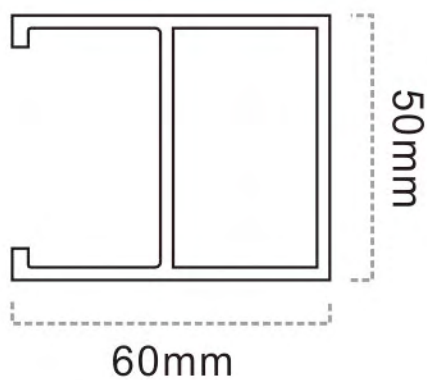

Wall Panel Series
竹木格栅系列

Z650系列

Size: 50*60mm

Z650