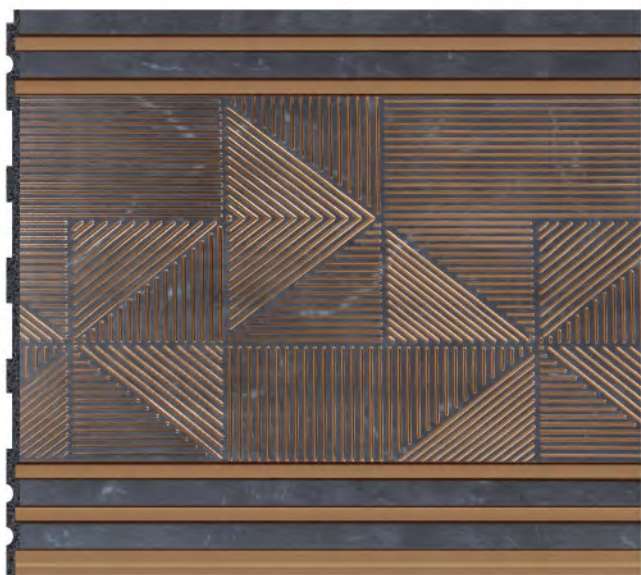

Wall Panel Series
PS 格栅系列

Size: 300*8mm