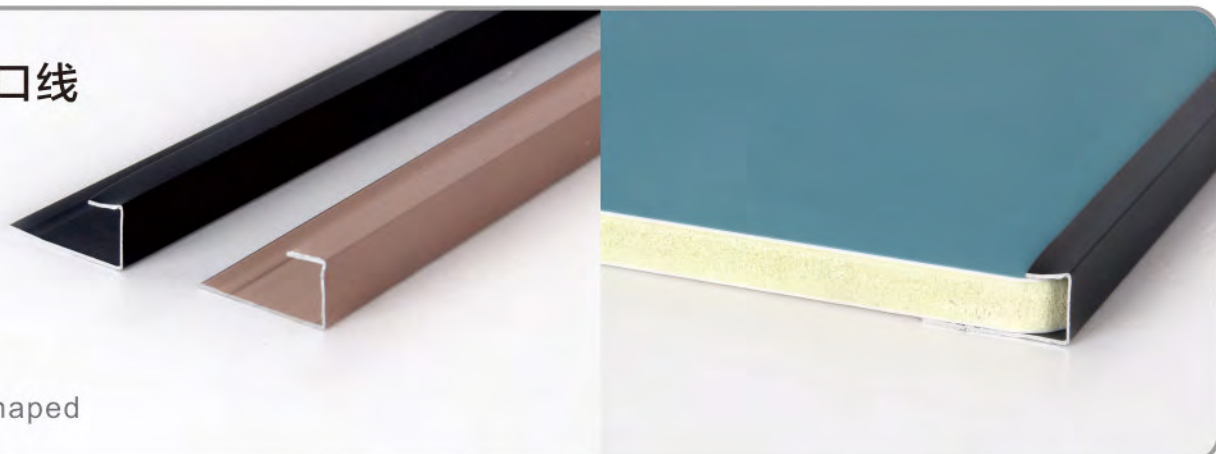

Wood veneer matching line series
木饰面配套线系列

收口线

L Shaped