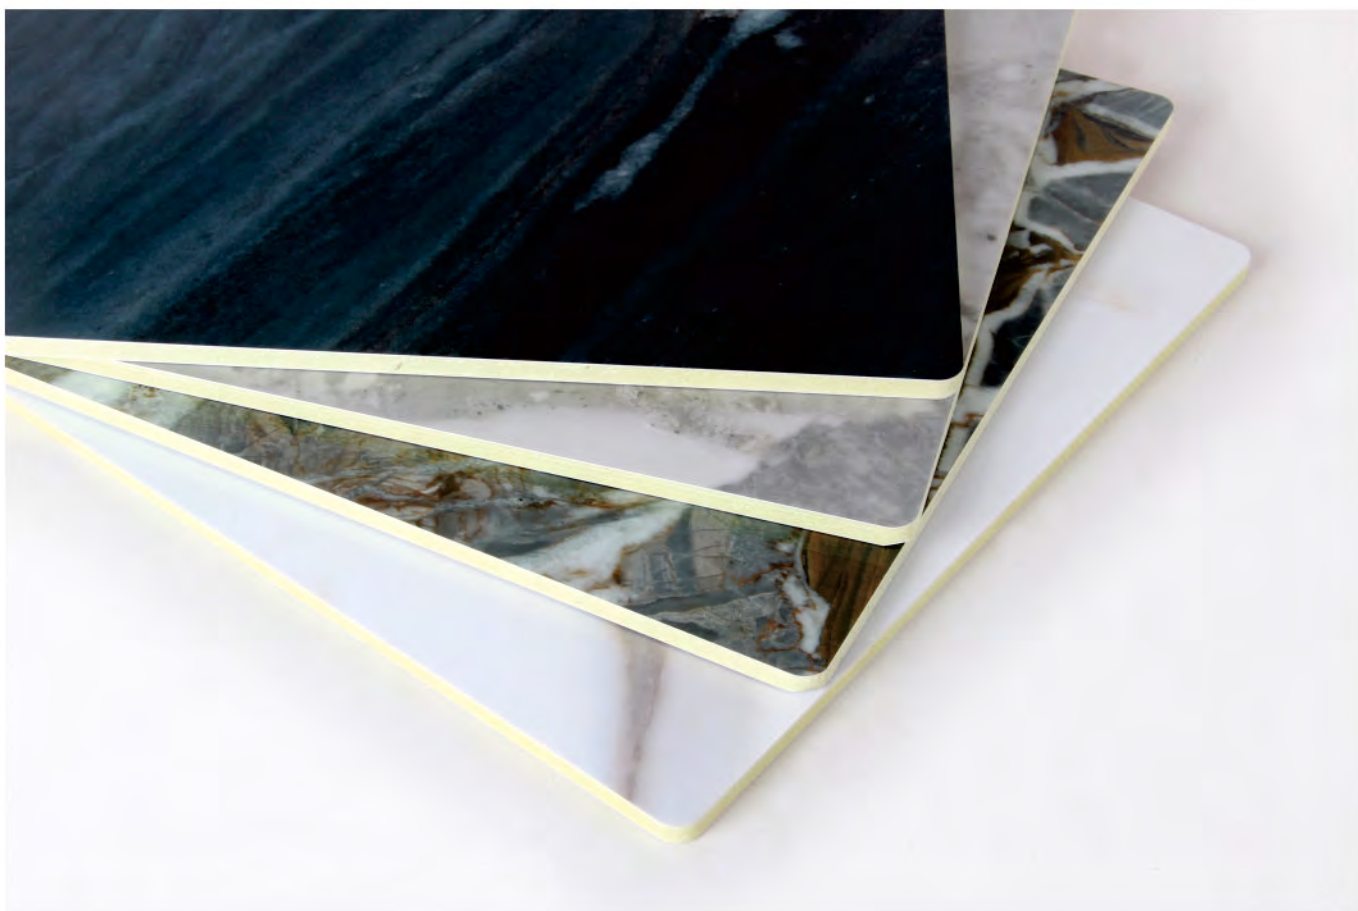

Wood veneer series (WPC Decorative Wall Board)

木饰面系列

PET

Pet film