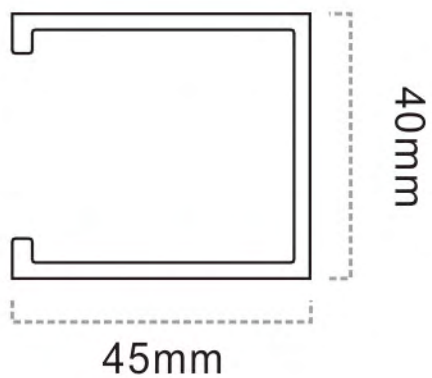

Z445

竹木格栅系列

Wall Panel Series

Wall Panel Series
竹木格栅系列

Z445系列

Size: 40*45mm

Z445

Z445