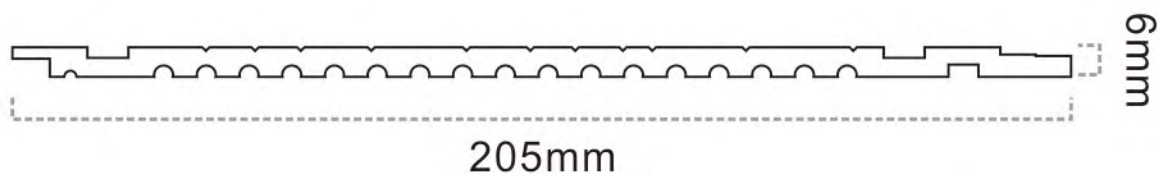

Wall Panel Series
PS 格栅系列

Size: 205*6mm

K11801