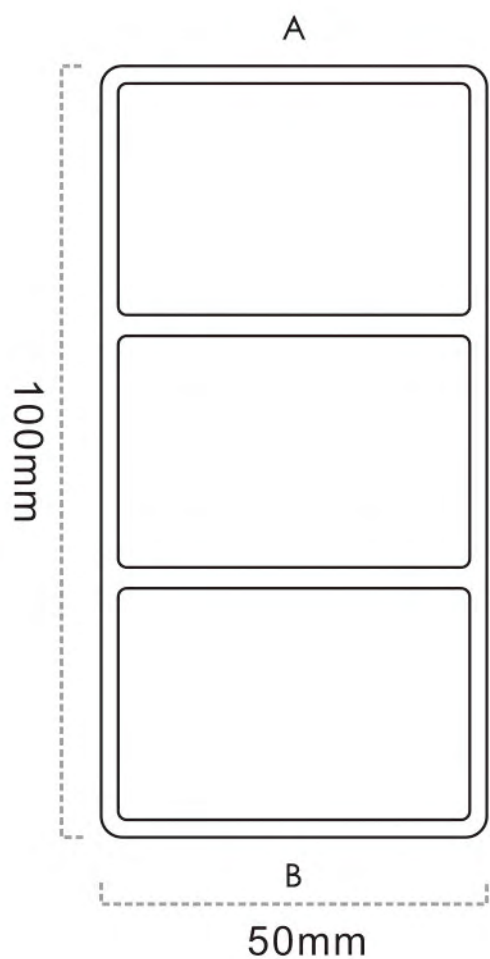

Wall Panel Series
竹木格栅系列

Z510 系列

Size: 100*50mm

Z510