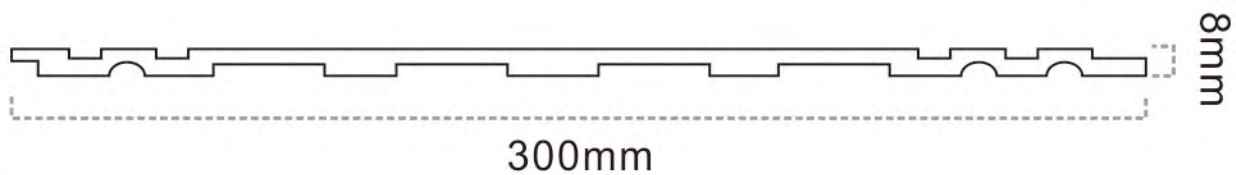

Wall Panel Series
PS 格栅系列

Size: 300*8mm