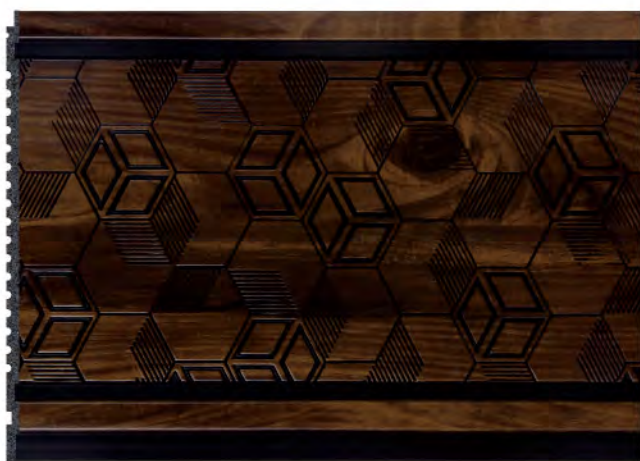

Wall Panel Series
PS 格栅系列

Size: 205*6mm

K11801