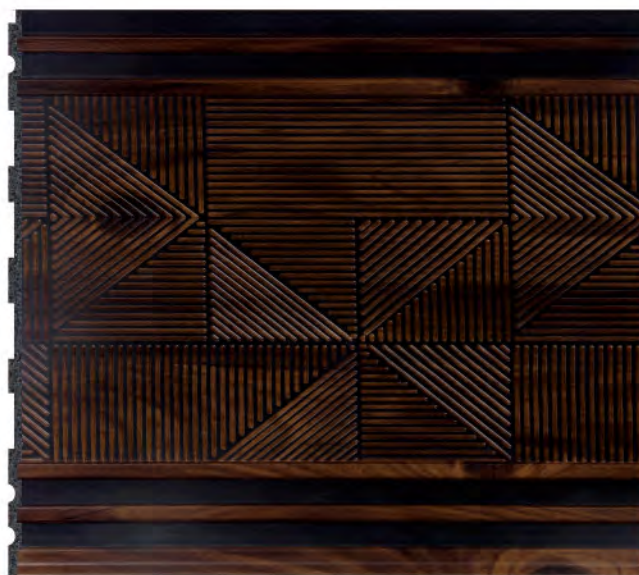

Wall Panel Series
PS 格栅系列

Size: 300*8mm