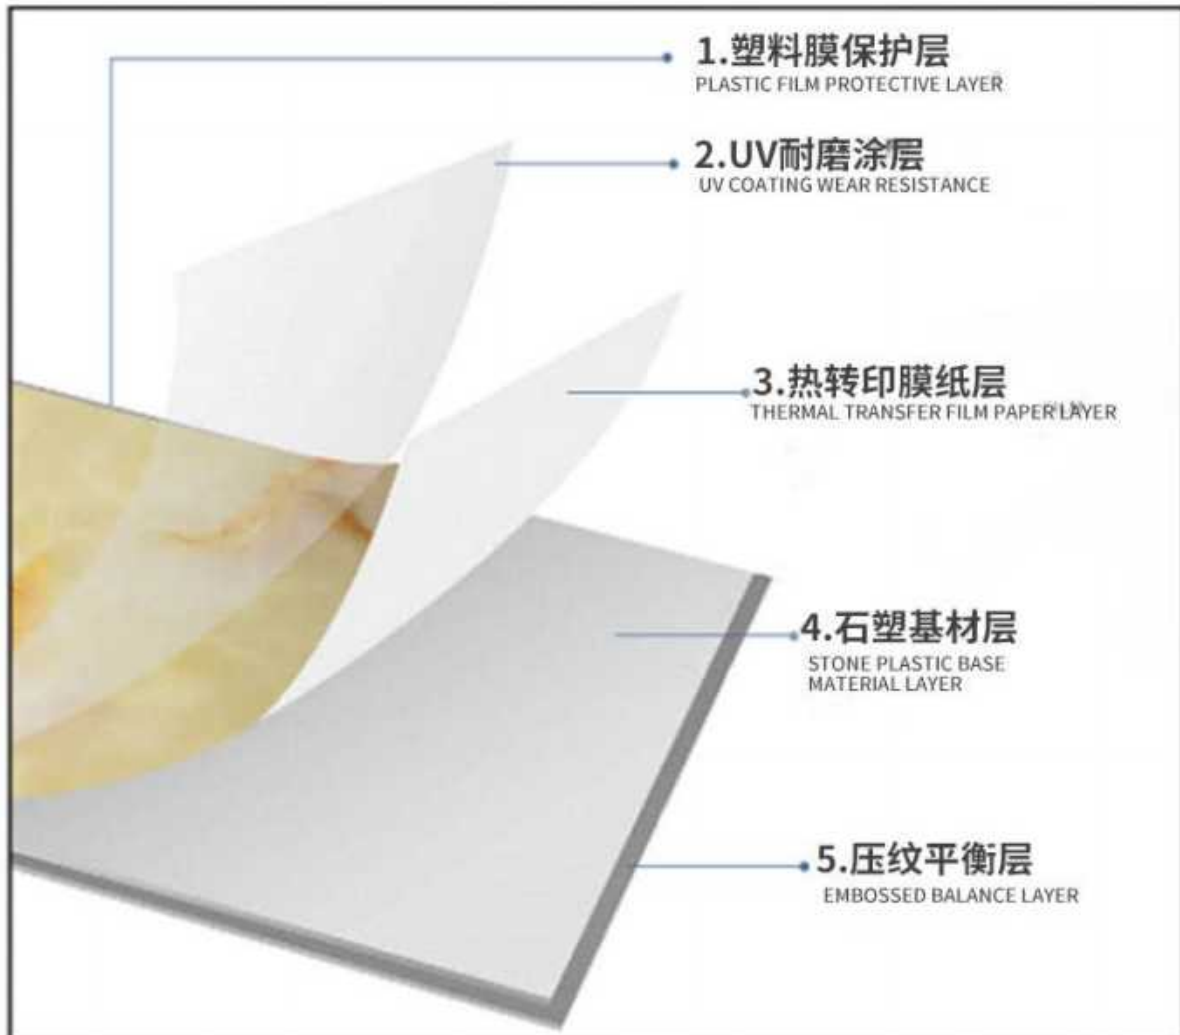

由于颜色非常多，此色卡仅展示部分颜色，更多颜色请联系我们。

Due to the large number of colors, this color chart only displays some colors. For more colors, please contact us.

备注：由于拍摄光线、显示器等因素的差异，实际产品与原始色卡之间可能存在轻微的色差。请以实际产品为准。

Due to differences in shooting lighting, monitors, and other factors, there may be slight color differences between the actual product and the original color card. Please refer to the actual product for accuracy.

产品组成

Product Composition

产品参数

Product Parameters

产品名称: 石塑UV板

Product Name: PVC UV marble sheet (SPC SHEET)

产品图案: 可参考下方色卡或联系我们

Product Pattern: Please refer to the color card below or contact us