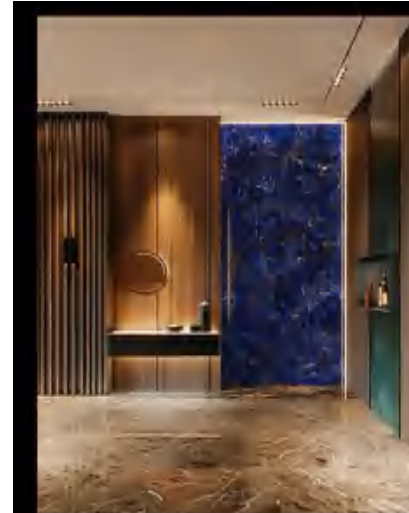

Blue Lace Agate with its unique combination of patterns and colors is relatively rare in nature and this rarity endows it with a distinctive value and a sense of nobility.

Original Size