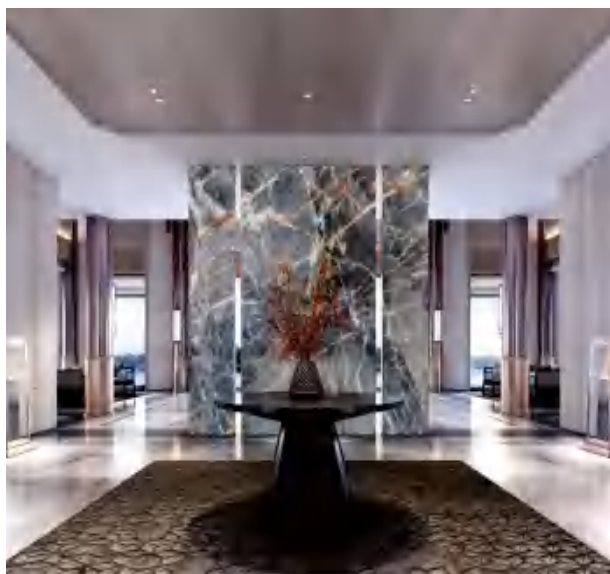

定制膜系列-A Customized film series-A