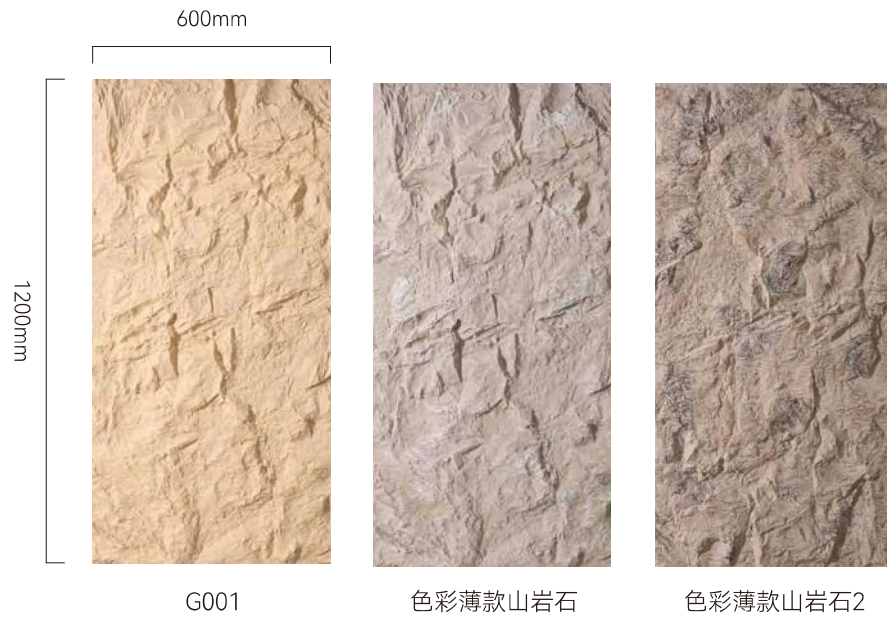

PU薄款山岩石 PU Thin style Rock Stone

实力源头 工厂直销