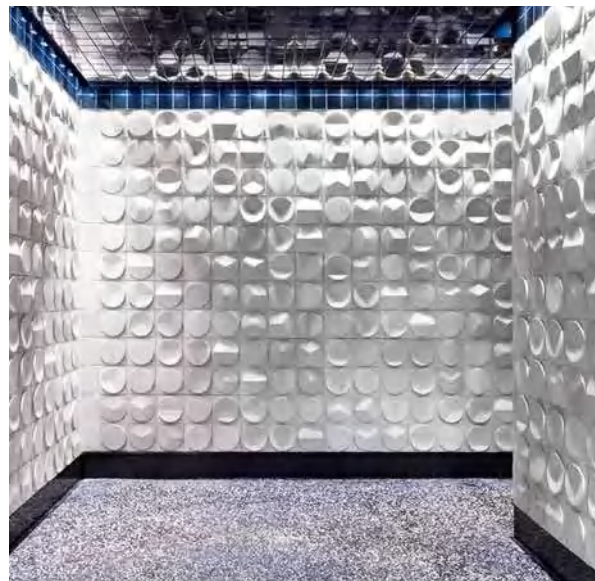

面包石E003

时钟E001

未来石E004

JCJ001

JCJ001

JCJ002

JCJ002

The image shows a close-up of a wall covered in feather stone tiles. The tiles are rectangular and arranged in a staggered pattern. Each tile has a textured surface that resembles the fine, overlapping barbs of a feather. The color of the tiles is a light, neutral tone, possibly off-white or light grey. On the right side of the image, there is a large, out-of-focus teal feather, which provides a color contrast and a sense of scale to the tiles.