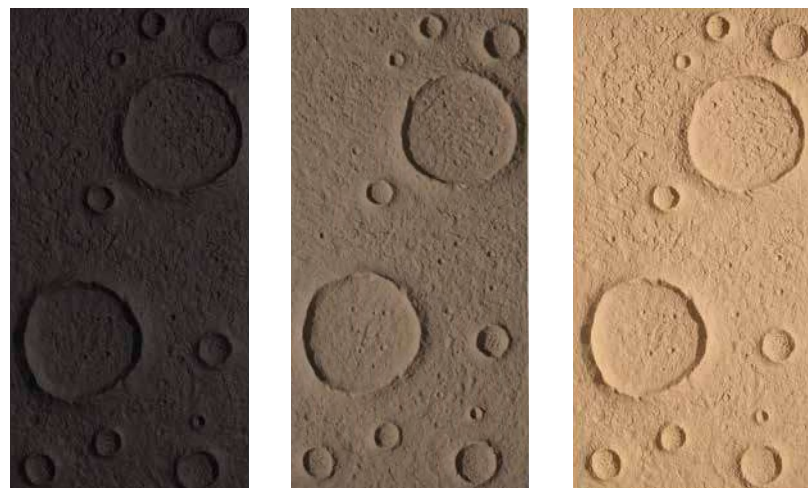

月球石F003

月球石F003

月球石F003