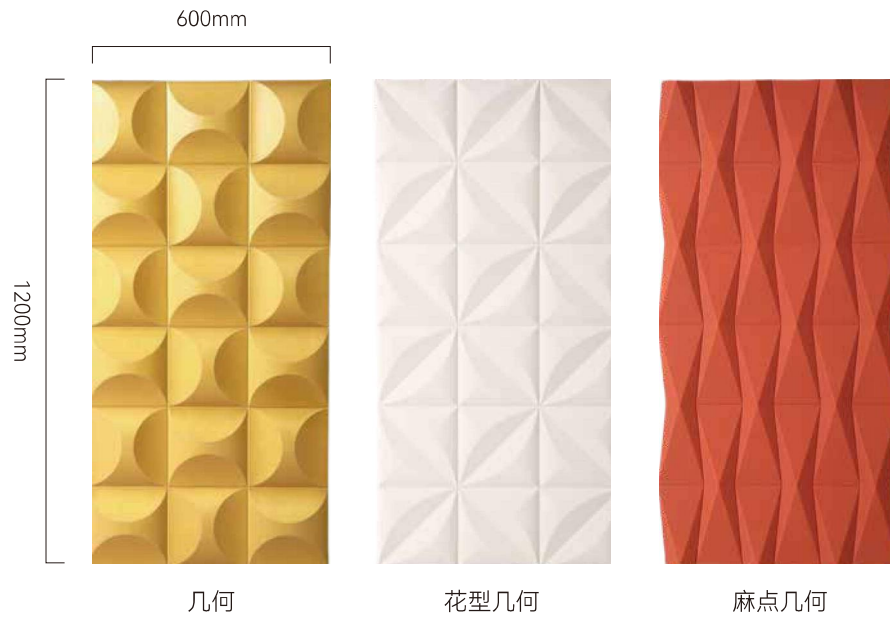

面包石E003

时钟E001

未来石E004

JCJ001

JCJ001

JCJ002

JCJ002

The image shows a close-up of a wall covered in feather stone tiles. The tiles are rectangular and arranged in a staggered pattern. Each tile has a textured surface that resembles the fine, overlapping barbs of a feather. The color of the tiles is a light, neutral tone, possibly off-white or light grey. On the right side of the image, there is a large, out-of-focus teal feather, which provides a color contrast and a sense of scale to the tiles.