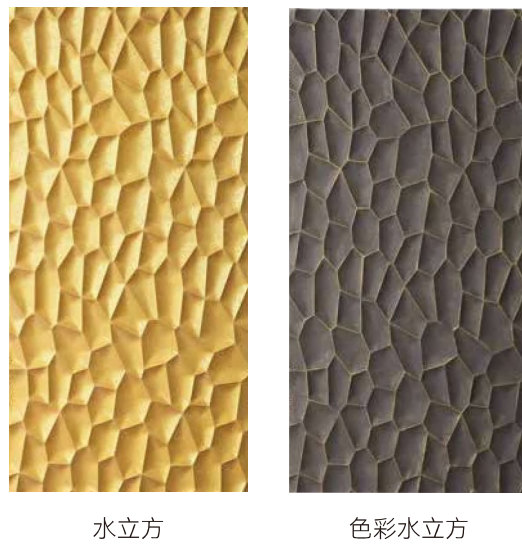

面包石E003

时钟E001

未来石E004

JCJ001

JCJ001

JCJ002

JCJ002

The image shows a close-up of a wall covered in feather stone tiles. The tiles are rectangular and arranged in a staggered pattern. Each tile has a textured surface that resembles the fine, overlapping barbs of a feather. The color of the tiles is a light, neutral tone, possibly off-white or light grey. On the right side of the image, there is a large, out-of-focus teal feather, which provides a color contrast and a sense of scale to the tiles.