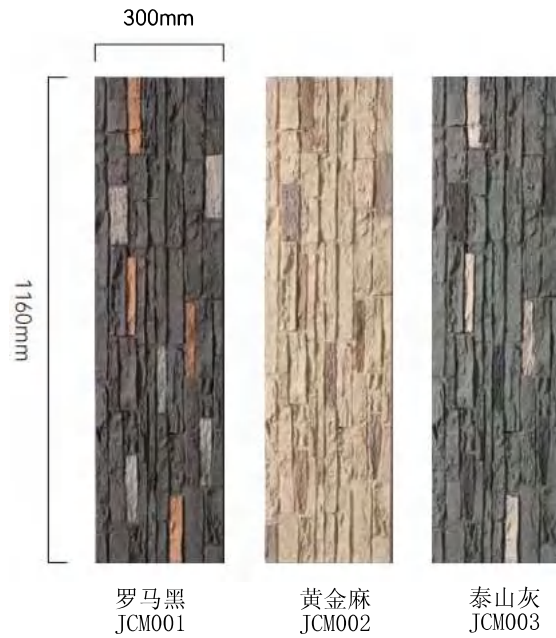

PU小岩石 PU Small Rock Stone

实力源头 工厂直销